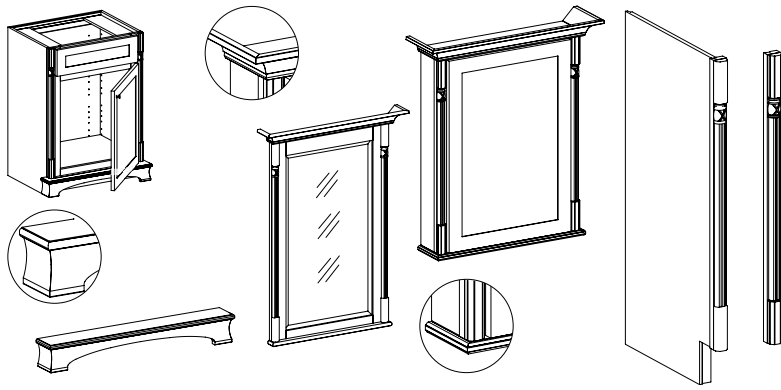

New

Prescott Collection (S4)

- Elegant timeless details and the curved skirt create a heritage inspired design
- Large Cove Molding (LCVM) is applied to tops of Vanity Walls and Mirrors; a solid wood plate with a single bead edge is applied to the bottom
- 1 1/2" carved ornamental side accents
- Toe kicks feature a flared valence style skirt
- Raised panel door styles with more details, and glazed finishes highlight the ornate features of these accents

APC
DE
FPEB
GD
MI
RD
RTK
TWR
VTK
WR
XS

New

Fairfield Collection (S5)