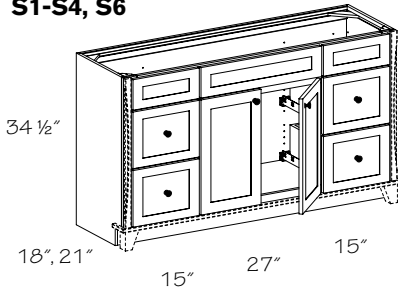

New

S1-S4, S6