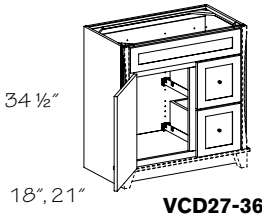

Vanity Sink Base Four Drawer w/Decorative Accents

(price book pg. G46)

Montrose

- VSB601834 -4-S1
- VSB602134 -4-S1

Cologne

- VSB601834 -4-S2
- VSB602134 -4-S2

Bayshore

- VSB601834 -4-S3
- VSB602134 -4-S3

Prescott

- VSB601834 -4-S4
- VSB602134 -4-S4

Fairfield

- *▲ VSB601834 -4-S5
- *▲ VSB602134 -4-S6

Weston

- VSB601834 -4-S6
- VSB602134 -4-S6

- Two pair of butt doors
- ▲ Sink Base Door Storage Unit (SBDSU) **not** available

Color coding indicates new product, size or code

- Four drawer stack in center
- Three standard drawers
- One deep drawer
- Skirt ships separately
- Optional Door Storage Unit (SBDSU) is available
- Available in Cherry, Laminate and Maple door styles only
- Laminates are painted hardwood

Be sure to account for the 1-1/2" decorative accent on the right and left end of the face frame to ensure the sink vessel is centered over the cabinet doors on decorative collections S1 – S4 and S6. The S5 series has no side accents and no adjustments are necessary.

- APC
- DE
- ❖ FPFB
- GD
- MI
- RD
- RTK
- TWR
- VTK
- WR
- XS

New

S1-S4, S6

VCD27-36