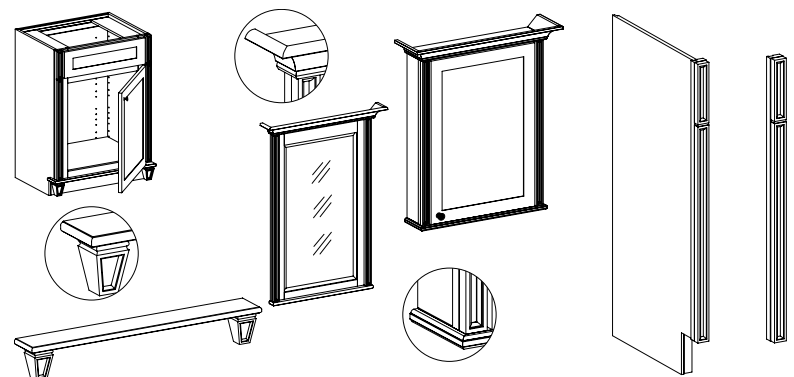

Bayshore Collection (S3)

- The carved linear column detail and tapered feet are reminiscent of classic, fine furniture design
- Large Cove Molding (LCVM) is applied to tops of Vanity Walls and Mirrors; a solid wood plate with a single bead edge is applied to the bottom
- 1 1/2" carved linear column side accents
- Toe kick accent includes 3/4", single bead edged plate, and carved details on tapered legs
- Door style and finish combinations will drive the styling of these pieces from soft modern to classic

- APC
- DE
- FPEB
- GD
- MI
- RD
- RTK
- TWR
- VTK
- WR
- XS