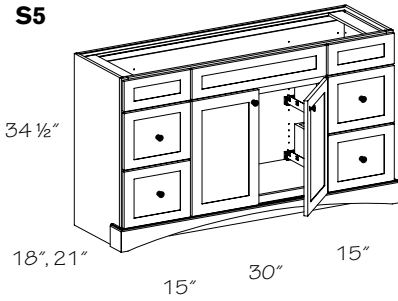

S5

Vanity Combination Drawer w/Decorative Accents - Full False Front (4)

(price book pg. G66)

Montrose

VCDF601834 +4-S1

VCDF602134 +4-S1

Cologne

VCDF601834 +4-S2

VCDF602134 +4-S2

Bayshore

VCDF601834 +4-S3

VCDF602134 +4-S3

Prescott

VCDF601834 +4-S4

VCDF602134 +4-S4

Fairfield

* **VCDF601834 +4-S5**

* **VCDF602134 +4-S5**

Weston

VCDF601834 +4-S6

VCDF602134 +4-S6

* Optional Door Storage Unit (SBDSU) is available

Color coding indicates new product, size or code

- Three drawer fronts
- Four deep drawers
- Skirt ships separately
- Available in Cherry, Laminate and Maple door styles only
- Laminates are painted hardwood

Tip: False fronts across the entire width of the cabinet allows design flexibility for single or double sink bowls

- APC
- DE
- ❖ FPFB
- GD
- MI
- RD
- RTK
- TWR
- VTK
- WR
- XS

New