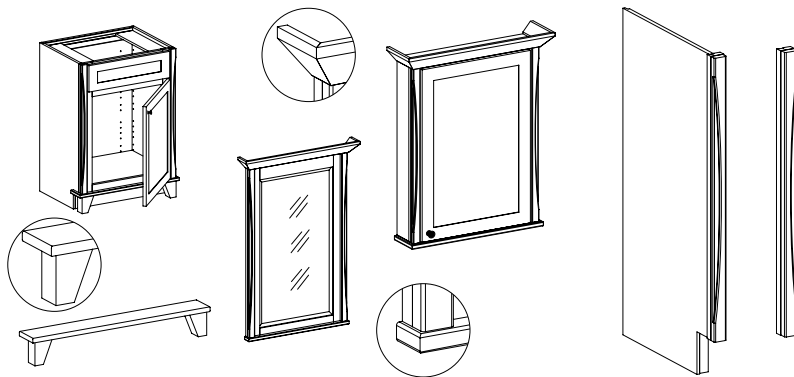

Decorative Accent Vanities

Construction Options and Modifications

Available in full overlay door styles only

All VSB and VCD cabinets with decorative accents come with a 1/2" thick matching plywood toe kick behind the decorative skirt.

Decorative skirts add 1 5/16" to the total frame size.

Specifications subject to change without notice.

- APC -- All Plywood Construction
- DE --- Integrated Decorative End
- FPEB -- Furniture Plywood Ends
- GD --- Glass Doors
- MI --- Matching Interior
- RD --- Reduced Depth
- RTK -- Recessed Toe Kick
- TWR -- Top Wide Rail
- VTK -- Void Toe Kick
- WR --- Wide Bottom Rail
- XS --- Extended Stile

New

Montrose Collection (S1)

- This collection offers soft curved lines and tapered feet that give the flexibility to take the room from contemporary to casual farmhouse or craftsman styles.
- Angle Crown Molding (ACM) is applied to tops of Vanity Walls and Mirrors; a solid wood plate with eased edges is applied to the bottom
- 1 1/2" side accents are softly curved and chamfered
- Toe kick accent includes 3/4" plate with tapered legs
- Simple, understated, clean line door styles are recommended to achieve the best design aesthetics.

- APC
- DE
- FPEB
- GD
- MI
- RD
- RTK
- TWR
- VTK
- WR
- XS

New