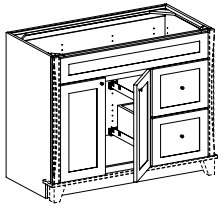

New

S1-4, S6

S5

Vanity Sink Base Four Drawer w/Decorative Accents

(price book pg. G46)

Montrose

- VSB601834 -4-S1
- VSB602134 -4-S1

Cologne

- VSB601834 -4-S2
- VSB602134 -4-S2

Bayshore

- VSB601834 -4-S3
- VSB602134 -4-S3

Prescott

- VSB601834 -4-S4
- VSB602134 -4-S4

Fairfield

- *▲ VSB601834 -4-S5
- *▲ VSB602134 -4-S6

Weston

- VSB601834 -4-S6
- VSB602134 -4-S6

- Two pair of butt doors
- ▲ Sink Base Door Storage Unit (SBDSU) **not** available

Color coding indicates new product, size or code

- Four drawer stack in center
- Three standard drawers
- One deep drawer
- Skirt ships separately
- Optional Door Storage Unit (SBDSU) is available
- Available in Cherry, Laminate and Maple door styles only
- Laminates are painted hardwood

Be sure to account for the 1-1/2" decorative accent on the right and left end of the face frame to ensure the sink vessel is centered over the cabinet doors on decorative collections S1 – S4 and S6. The S5 series has no side accents and no adjustments are necessary.

- APC
- DE
- ❖ FPFB
- GD
- MI
- RD
- RTK
- TWR
- VTK
- WR
- XS

New

S1-S4, S6

VCD27-36

VCD42

S5

VCD27-36

VCD42

Vanity Combination Drawer w/Decorative Accents (2)

(price book pg. G48, G50, G52)

Drawers Left
Montrose

- ▲ VCD271834 DL2-S1
- VCD301834 DL2-S1
- VCD331834 DL2-S1
- VCD361834 DL2-S1
- ▲ VCD421834 DL2-S1
- ▲ VCD272134 DL2-S1
- VCD302134 DL2-S1
- VCD332134 DL2-S1
- VCD362134 DL2-S1
- ▲ VCD422134 DL2-S1

Cologne

- ▲ VCD271834 DL2-S2
- VCD301834 DL2-S2
- VCD331834 DL2-S2
- VCD361834 DL2-S2
- ▲ VCD421834 DL2-S2
- ▲ VCD272134 DL2-S2
- VCD302134 DL2-S2
- VCD332134 DL2-S2
- VCD362134 DL2-S2
- ▲ VCD422134 DL2-S2

Bayshore

- ▲ VCD271834 DL2-S3
- VCD301834 DL2-S3
- VCD331834 DL2-S3
- VCD361834 DL2-S3
- ▲ VCD421834 DL2-S3
- ▲ VCD272134 DL2-S3
- VCD302134 DL2-S3
- VCD332134 DL2-S3
- VCD362134 DL2-S3
- ▲ VCD422134 DL2-S3

Prescott