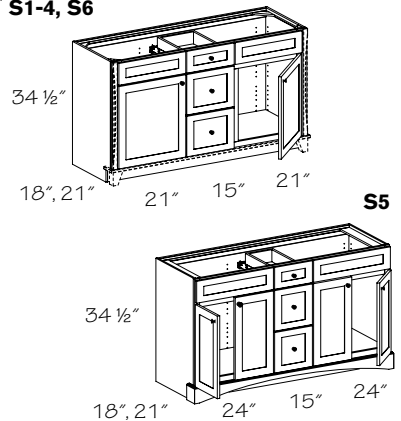

S1-4, S6

Vanity Sink Base Three Drawer w/Decorative Accents

(price book pg. G46)

Montrose

- VSB601834 +3-S1
- VSB602134 +3-S1

Cologne

- VSB601834 +3-S2
- VSB602134 +3-S2

Bayshore

- VSB601834 +3-S3
- VSB602134 +3-S3

Prescott

- VSB601834 +3-S4
- VSB602134 +3-S4

Fairfield

- ※▲ VSB601834 +3-S5
- ※▲ VSB602134 +3-S5

Weston

- VSB601834 +3-S6
- VSB602134 +3-S6

※ Two pair of butt doors
▲ Sink Base Door Storage Unit (SBDSU) **not** available

Color coding indicates new product, size or code

- Three drawer stack in center
- One standard drawer
- Two deep drawers
- Optional Door Storage Unit (SBDSU) is available
- Skirt ships separately
- Available in Cherry, Laminate and Maple door styles only
- Laminates are painted hardwood

Be sure to account for the 1-1/2" decorative accent on the right and left end of the face frame to ensure the sink vessel is centered over the cabinet doors on decorative collections S1 – S4 and S6. The S5 series has no side accents and no adjustments are necessary.

● APC
● DE
◆ FPEB
● GD
● MI
● RD
● RTK
● TWR
VTK
WR
XS