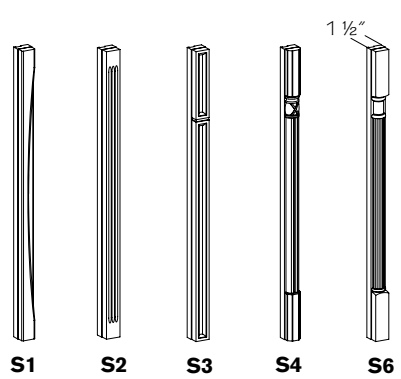

Vanity Decorative Accent Filler

(price book pg. G78)

Montrose

DF130 -S1

Cologne

DF130 -S2

Bayshore

DF130 -S3

Prescott

DF130 -S4

Weston

DF130 -S6

Color coding indicates new product, size or code

- 3/4" thick solid wood filler with applied decorative accent centered
- Available in Cherry, Laminate and Maple door styles only
- Laminates are painted hardwood

●	APC
●	DE
◆	FPEB
●	GD
●	MI
●	RD
●	RTK
●	TWR
●	VTK
●	WR
●	XS