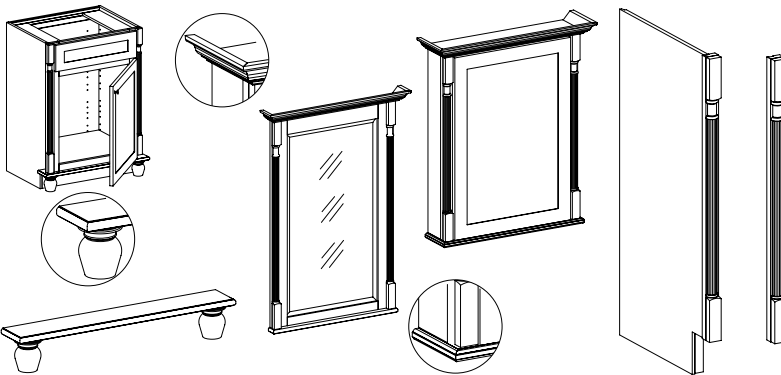

Weston Collection (S6)

- The reeded detail on the decorative accents are a great addition to a casual or coastal design aesthetic
- Crown Molding (CM) is applied to tops of Vanity Walls and Mirrors; a solid wood plate with a single bead edge is applied to the bottom
- 1 1/2" reeded side accents
- Toe kick accent includes 3/4", single bead edged plate, and apple legs
- This style pairs well with the simple lines of recessed door styles and a stained finish, or add an upcountry twist by selecting a raised panel door style with a glazed finish

APC
DE
FPEB
GD
MI
RD
RTK
TWR
VTK
WR
XS