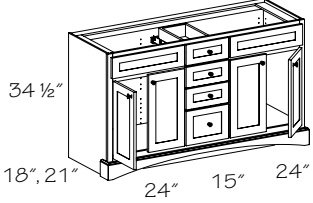

New

S1-4, S6

S5

Vanity Sink Base Four Drawer w/Decorative Accents

(price book pg. G46)

Montrose

- VSB601834 -4-S1
- VSB602134 -4-S1

Cologne

- VSB601834 -4-S2
- VSB602134 -4-S2

Bayshore

- VSB601834 -4-S3
- VSB602134 -4-S3

Prescott

- VSB601834 -4-S4
- VSB602134 -4-S4

Fairfield

- *▲ VSB601834 -4-S5
- *▲ VSB602134 -4-S6

Weston

- VSB601834 -4-S6
- VSB602134 -4-S6

- Two pair of butt doors
- ▲ Sink Base Door Storage Unit (SBDSU) **not** available

Color coding indicates new product, size or code

- Four drawer stack in center
- Three standard drawers
- One deep drawer
- Skirt ships separately
- Optional Door Storage Unit (SBDSU) is available
- Available in Cherry, Laminate and Maple door styles only
- Laminates are painted hardwood

Be sure to account for the 1-1/2" decorative accent on the right and left end of the face frame to ensure the sink vessel is centered over the cabinet doors on decorative collections S1 – S4 and S6. The S5 series has no side accents and no adjustments are necessary.

- APC
- DE
- ❖ FPFB
- GD
- MI
- RD
- RTK
- TWR
- VTK
- WR
- XS

New

S1-S4, S6

VCD27-36

VCD42

S5

VCD27-36

VCD42

Vanity Combination Drawer w/Decorative Accents (2)

(price book pg. G48, G50, G52)

Drawers Left
Montrose

- ▲ VCD271834 DL2-S1
- VCD301834 DL2-S1
- VCD331834 DL2-S1
- VCD361834 DL2-S1
- ▲ VCD421834 DL2-S1
- ▲ VCD272134 DL2-S1
- VCD302134 DL2-S1
- VCD332134 DL2-S1
- VCD362134 DL2-S1
- ▲ VCD422134 DL2-S1

Cologne

- ▲ VCD271834 DL2-S2
- VCD301834 DL2-S2
- VCD331834 DL2-S2
- VCD361834 DL2-S2
- ▲ VCD421834 DL2-S2
- ▲ VCD272134 DL2-S2
- VCD302134 DL2-S2
- VCD332134 DL2-S2
- VCD362134 DL2-S2
- ▲ VCD422134 DL2-S2

Bayshore

- ▲ VCD271834 DL2-S3
- VCD301834 DL2-S3
- VCD331834 DL2-S3
- VCD361834 DL2-S3
- ▲ VCD421834 DL2-S3
- ▲ VCD272134 DL2-S3
- VCD302134 DL2-S3
- VCD332134 DL2-S3
- VCD362134 DL2-S3
- ▲ VCD422134 DL2-S3

Prescott