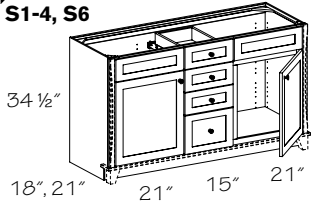

New

S1-4, S6

S5