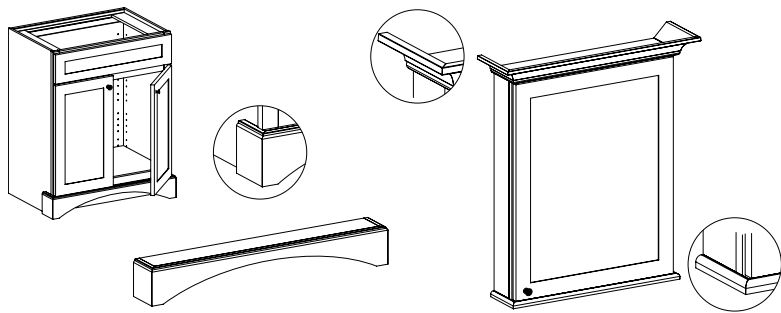

- The clean lines and cove valance give this collection universal appeal
- Large Cove Molding (LCVM) is applied to tops of Vanity Walls and Mirrors; a solid wood plate with a single bead edge is applied to the bottom
- FM.LCVM is correct framed mirror to use when matching this series
- No side accents
- Toe kicks feature a simple, yet sophisticated cove skirt
- For an uncomplicated look, choose door styles with a recessed center panel in a simple stained finish; or for a more refined or elegant appearance, select raised panel door styles and use a glazed finish to highlight the details

APC
DE
FPEB
GD
MI
RD
RTK
TWR
VTK
WR
XS

New