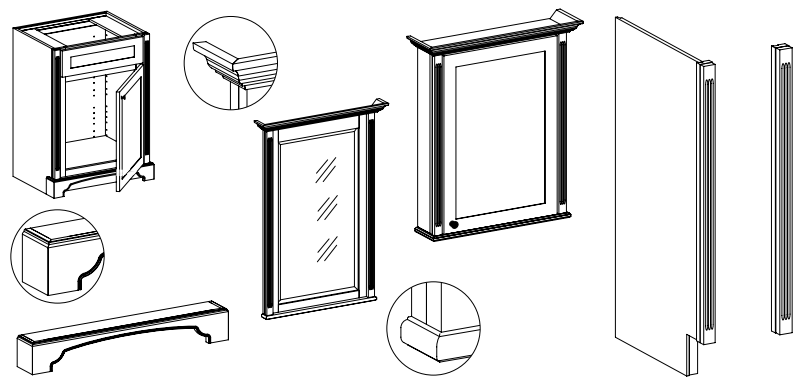

Cologne Collection (S2)

- The classic fluting detail of this style offers the formality of a traditional design aesthetic
- Crown Molding (CM) is applied to tops of Vanity Walls and Mirrors; a solid wood plate with a single bead edge is applied to the bottom
- 1 1/2" fluted side accents
- Toe kicks feature a formal, architectural skirt with a beaded edge
- Raised panel door styles with more details, and glazed finishes highlight the fluting and bead details of this style

- APC
- DE
- FPEB
- GD
- MI
- RD
- RTK
- TWR
- VTK
- WR
- XS

New