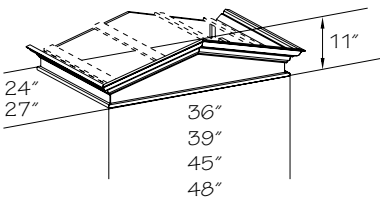

Pediment

(price book pg. 1108)

PD3624

PD4824

PD3927

PD4527

- Solid wood/wood veneer construction
- No floor
- Rails along top may be removed (used for shipping purposes only)
- Applied Classic Crown Molding
- Laminates are painted hardwood
- **Not** available in Morristown; Brockton, Melrose and Putnam Oak supplied plain sawn

PE
● APC
APFC
FPEB
MI
RD
XS