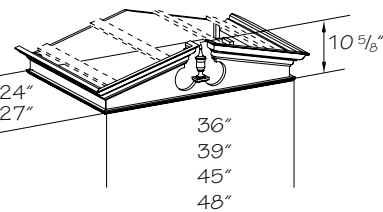

PE
● APC
APFC
FPEB
MI
RD
XS

Finial Pediment

(price book pg. 1108)

FPD3624

FPD4824

FPD3927

FPD4527

- Solid wood/wood veneer construction
- No floor
- Rails along top may be removed (used for shipping purposes only)
- Applied Classic Crown Molding
- Finial ornament furnished in Birch, Cherry, Maple and Oak; Oak supplied for Hickory
- Laminates are painted hardwood
- **Not** available in Morristown; Brockton, Melrose and Putnam Oak supplied plain sawn