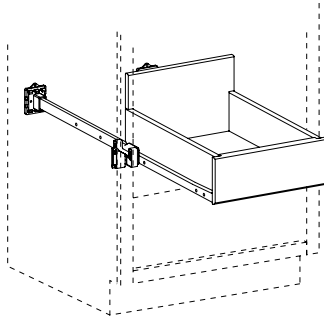

APC
MI

Base Cookware Storage Roll-out Field Installation

(price book pg. J6)

BCSRK24

- Fits into 24" wide 24" deep base or base full-height cabinets
- Satin nickel heavy duty wire rack
- Both shelves roll out independently of unit on full extension runners
- Shelf bottoms are birch veneer
- Top shelf is 11" x 21", bottom shelf is 12" x 21"
- Lower shelf has 9 1/2" clearance
- Side racks are 2 3/8" wide
- Field installation only

APC
MI

Base Pots and Pans Organizer Roll-out Field Installation

(price book pg. J6)

ROT30 •BPPSO

ROT36 •BPPSO

- 4" high Roll-out Tray with integrated shelf system
- Roll-out sides, back and shelves are 1/2" wood veneer plywood
- Mounting hardware and runners included
- 24" depth only
- Field installation only

APC
MI

High Back Roll-out Trays Factory Installed

(price book pg. J6)

- * 1HBFWROT
- * 2HBFWROT
- * 3HBFWROT
- * 4HBFWROT
- * 5HBFWROT

- 1HBROT
- 2HBROT
- 3HBROT
- 4HBROT
- 5HBROT

* When full-width Roll-out Trays (ROT) are ordered for 30", 33" or 36" wide cabinets, the double doors will have a mullion attached to the left door. Full width Roll-out Trays (ROT) are **not** available factory installed on Utility cabinets (U) wider than 24".

- 4" high tray has 7" high back, 1/2" thick solid wood front, back and sides and 3/16" Viraguard laminated plywood bottom
- 18", 21" and 24" depths only
- Shelves are eliminated when this option is selected
- Maximum of two can be installed vertically in a standard base cabinet
- Maximum of three can be installed vertically in a full-height door base cabinet
- Full-width trays **not** available in 39", 42", 45" or 48"
- Trays are **not** evenly spaced
- Specify quantity
- Example:
Installed—U182484L-3HBROT
Installed—B15L-2HBROT
Installed—B36-2HBFWROT