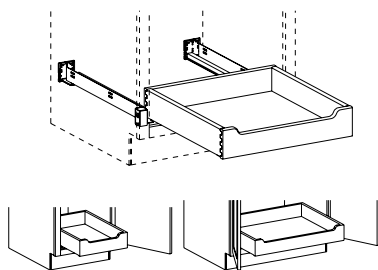

- 1DXFWROT
- 2DXFWROT
- 3DXFWROT
- 4DXFWROT
- 5DXFWROT
- 6DXFWROT

- ▲ 1DXROT
- ▲ 2DXROT
- ▲ 3DXROT
- ▲ 4DXROT
- ▲ 5DXROT
- ▲ 6DXROT

* When full-width Roll-out Trays (ROT) are ordered for 30", 33" or 36" wide cabinets, the double doors will have a mullion attached to the left door. Full width Roll-out Trays (ROT) are **not** available factory installed on Utility cabinets (U) wider than 24".

▲ **Not** available on double door cabinets with a center stile

- Roll-out Trays (ROT) are 4" deep, 3/4" solid wood dovetailed sides with 3/16" plywood bottom, notched front and full extension runners with integrated buffer
- 18", 21" and 24" depths only
- Shelves are eliminated when this option is selected
- Tray location is adjustable
- Full-width trays **not** available in 39", 42", 45" or 48"
- Trays are **not** evenly spaced
- Trays cannot be installed in the lowest position of a Knife Hinged cabinet. The hinge interferes with the tray's function.
- Example:
  Installed—U182484L-3DXROT
  Installed—B15L-2DXROT
  Installed—B36-2DXFWROT

Available only in the width configurations shown