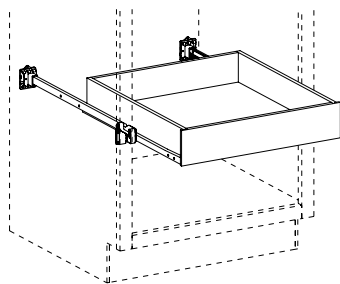

- 2 1/4" high tray has 1/2" thick solid wood sides and 3/16" Viraguard laminated plywood bottom
- 18", 21" and 24" depths only
- Shelves are eliminated when this option is selected
- Tray location is adjustable
- Full-width trays **not** available in 39", 42", 45" or 48"
- Trays are **not** evenly spaced
- Specify quantity
- Example:
Installed—U182484L-3ROT
Installed—B15L-3ROT
Installed—B36-3FWROT

Roll-out Trays Field Installation

(price book pg. J5)

APC
MI

- ROT12•24 •21 •18
- ROT15•24 •21 •18
- ROT16•24 •21 •18
- ROT18•24 •21 •18
- ROT19•24 •21 •18
- ROT21•24 •21 •18
- ROT22•24 •21 •18
- ROT24•24 •21 •18
- ROT27•24 •21 •18
- ROT30•24 •21 •18
- ROT33•24 •21 •18
- ROT36•24 •21 •18

- 2 1/4" high tray has 1/2" thick solid wood sides and 3/16" Viraguard laminated plywood bottom
- 18", 21" and 24" depths only
- Tray location is adjustable
- Mounting hardware and runners included
- Example:
For U182484—order ROT18•24
For B15L—order ROT15•24
For VB1518R—order ROT15•18
For VB15L—order ROT15•21

APC
MI

Deep Roll-out Trays Factory Installed

(price book pg. J5)

- * 1DFWROT
- * 2DFWROT
- * 3DFWROT
- * 4DFWROT
- * 5DFWROT
- * 6DFWROT

- 1DROT
- 2DROT
- 3DROT
- 4DROT
- 5DROT
- 6DROT

* When full-width Roll-out Trays (ROT) are ordered for 30", 33" or 36" wide cabinets, the double doors will have a mullion attached to the left door. Full width Roll-out Trays (ROT) are **not** available factory installed on Utility cabinets (U) wider than 24".