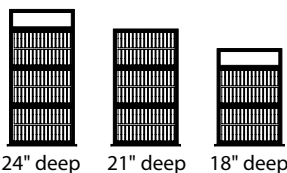

DVD Roll-out Tray Factory Installed

(price book pg. J6)

1DVDROT

2DVDROT

- Black high density polypropylene material in a Deep Roll-out Tray (DROT)
- Maximum of two trays
- See field installed trays for capacity
- Only available on 15", 18", 21", 24", 30", 36", 42" and 48" wide cabinets
- Specify quantity
- Example:
  Installed—U182484L-3DVDROT
  Installed—B15L-2DVDROT
  Installed—B36-2DVDROT
- **Not** available in full-width cabinets over 24" wide

APC
MI