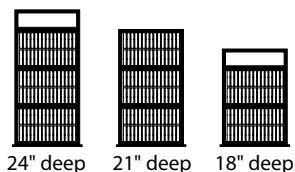

15

DVDROT21-24 •21 •18

19

DVDROT24-24 •21 •18

23

- Black high density polypropylene material in a Deep Roll-out Tray (DROT)
- Allow 6" clearance above tray for full access

CD/DVD Roll-out Tray Factory Installed