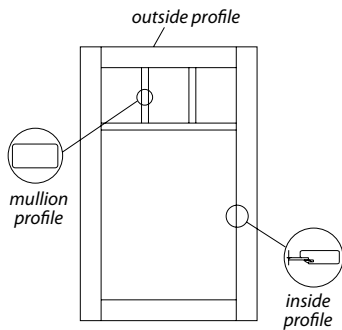

Mullion Glass

Construction Options and Modifications

Mullion glass designs combine the beauty of actual wood mullion divides and wood inserts or clear or textured tempered glass. The wood mullions coordinate with the door and frame in materials and finish. Antiquity, Bistro and Ravenna glass inserts offer a range of views into the cabinet interior, so items behind the glass can be fully exposed or slightly obscured.

Decorative molding will not be applied to Mullion Doors when ordered in door styles having applied molding on their inside profile

Mullion glass is available in most door styles, in sizes from 12" wide and up to 42" high

Glass inserts are ordered individually. Place quantity before order code. See examples for individual items

Material dimensions may be nominal based on lumber industry standards.

Specifications subject to change without notice.

1	OX	ATQ	1
quantity	door code	insert code	height code

Ambry

(price book pg. K4, K5)

Bistro Glass 24"-30"H

1AM1

2AM1

3AM1

4AM1

36"-42"H

1AM2

2AM2

3AM2

4AM2

Antiquity Glass

24"-30"H

1AMATQ1

2AMATQ1

3AMATQ1

4AMATQ1

36"-42"H

1AMATQ2

2AMATQ2

3AMATQ2

4AMATQ2

Ravenna Glass

24"-30"H

1AMRAV1

2AMRAV1

3AMRAV1

4AMRAV1

36"-42"H

1AMRAV2

2AMRAV2

3AMRAV2

4AMRAV2

Autumn Blush

Cherry

24"-30"H

1AMA601

2AMA601

3AMA601

4AMA601

36"-42"H

1AMA602

2AMA602

3AMA602

4AMA602

Biscotti Maple

24"-30"H

1AMA701

2AMA701

3AMA701

4AMA701

36"-42"H

1AMA702

2AMA702

3AMA702

4AMA702

Canvas Maple

24"-30"H

1AMA991

2AMA991

3AMA991

4AMA991

36"-42"H

1AMA992

2AMA992

3AMA992

4AMA992

Chocolate Cherry

24"-30"H

1AMA801

2AMA801

3AMA801

4AMA801

36"-42"H

1AMA802

2AMA802

3AMA802

4AMA802

Cognac Cherry

24"-30"H

1AMA901

2AMA901

3AMA901

4AMA901

36"-42"H

1AMA902

2AMA902

3AMA902

4AMA902

Cognac Maple

24"-30"H

1AMA921

2AMA921

3AMA921

4AMA921

36"-42"H

1AMA922

2AMA922

3AMA922

4AMA922

Dove White Maple

24"-30"H

1AMB041

2AMB041

3AMB041

4AMB041

36"-42"H

1AMB042

2AMB042

3AMB042

4AMB042

Kaffe Cherry

24"-30"H

1AMB191

2AMB191

3AMB191

4AMB191

36"-42"H

1AMB192

2AMB192

3AMB192

4AMB192

Mushroom Maple

24"-30"H

1AMA111

2AMA111

3AMA111

4AMA111

36"-42"H

1AMA112

2AMA112

3AMA112

4AMA112

Onyx Maple

24"-30"H

1AMA211

2AMA211

3AMA211

4AMA211

36"-42"H

1AMA212

2AMA212

3AMA212

4AMA212

Peppercorn Cherry

24"-30"H

1AMB371

2AMB371

3AMB371

4AMB371

36"-42"H

1AMB372

2AMB372

3AMB372

4AMB372

Praline Maple

24"-30"H

1AMB411

2AMB411

3AMB411

4AMB411

36"-42"H

1AMB412

2AMB412

3AMB412

4AMB412

Sage Maple

24"-30"H

1AMA051

2AMA051

3AMA051

4AMA051

36"-42"H

1AMA052

2AMA052

3AMA052

4AMA052

Willow Maple

24"-30"H

1AMB611

2AMB611

3AMB611

4AMB611

36"-42"H

1AMB612

2AMB612

3AMB612

4AMB612

Color coding indicates new product, size or code

Cabinet Width	# lites	Nominal Height					
		24"	27"	30"	36"	39"	42"
15	2	●		●	●	●	●
18	2	●		●	●	●	●
21	3	●		●	●	●	●
24	3	●		●	●	●	●
24BUTT	1	●		●	●	●	●
27(Butt)	2	●		●	●	●	●
30	2	●	●	●	●	●	●
33	2	●		●	●	●	●
36	2	●	●	●	●	●	●
39	3	●		●			
42	3	●		●			
45	3	●		●			
48	3	●		●			
WA24	2			●	●	●	●
WA27	2			●	●	●	●

- Application of pegs will be determined by door style
- Available in full overlay door styles only
- Number of lites and size of lower section will vary in size; consult Ambry availability chart
- Example: W1830L-1AMATQ1; W1842L-1AMRAV2