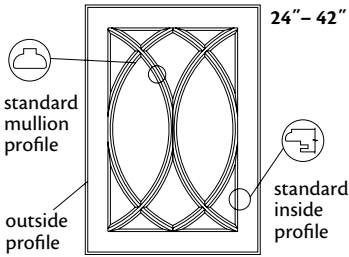

36"-42"H

1RAB612
2RAB612
3RAB612
4RAB612

Color coding indicates new product, size or code

18" - 21" high

24" - 42" high

- Example: W1830R-1RAATQ1; W1842R-1RARAV2
- Standard Mullion Profile: The outside profile of a Mullion door will match the profile of the selected door style. The inside profile and mullion profile will always be the same, as pictured.
- Only available on doors 18" wide (nominal) and wider with stiles and rails 2 3/8" or less
- Available in full overlay door styles only
- Available in Cherry and Maple door styles only
- If ordered in an arched door style, it will be supplied square
- **Not** available on doors with stiles and/or rails larger than 2 3/8"