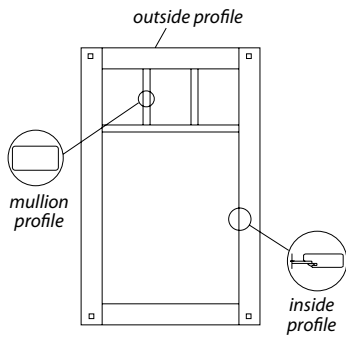

Mullion Glass

Construction Options and Modifications

Mullion glass designs combine the beauty of actual wood mullion divides and wood inserts or clear or textured tempered glass. The wood mullions coordinate with the door and frame in materials and finish. Antiquity, Bistro and Ravenna glass inserts offer a range of views into the cabinet interior, so items behind the glass can be fully exposed or slightly obscured.

Decorative molding will not be applied to Mullion Doors when ordered in door styles having applied molding on their inside profile

Mullion glass is available in most door styles, in sizes from 12" wide and up to 42" high

Glass inserts are ordered individually. Place quantity before order code. See examples for individual items

Material dimensions may be nominal based on lumber industry standards.

Specifications subject to change without notice.

1	OX	ATQ	1
quantity	door code	insert code	height code

Ambry

(price book pg. K4, K5)

Bistro Glass 24"-30"H

1AM1

2AM1

3AM1

4AM1

36"-42"H

1AM2

2AM2

3AM2

4AM2

Antiquity Glass

24"-30"H

1AMATQ1

2AMATQ1

3AMATQ1

4AMATQ1

36"-42"H

1AMATQ2

2AMATQ2

3AMATQ2

4AMATQ2

Ravenna Glass

24"-30"H

1AMRAV1

2AMRAV1

3AMRAV1

4AMRAV1

36"-42"H

1AMRAV2

2AMRAV2

3AMRAV2

4AMRAV2

Autumn Blush

Cherry

24"-30"H

1AMA601

2AMA601

3AMA601

4AMA601

36"-42"H

1AMA602

2AMA602

3AMA602

4AMA602

Biscotti Maple

24"-30"H

1AMA701

2AMA701

3AMA701

4AMA701

36"-42"H

1AMA702

2AMA702

3AMA702

4AMA702

Canvas Maple

24"-30"H

1AMA991

2AMA991

3AMA991

4AMA991

36"-42"H

1AMA992

2AMA992

3AMA992

4AMA992

Chocolate Cherry

24"-30"H

1AMA801

2AMA801

3AMA801

4AMA801

36"-42"H

1AMA802

2AMA802

3AMA802

4AMA802

Cognac Cherry

24"-30"H

1AMA901

2AMA901

3AMA901

4AMA901

36"-42"H

1AMA902

2AMA902

3AMA902

4AMA902

Cognac Maple

24"-30"H

1AMA921

2AMA921

3AMA921

4AMA921

36"-42"H

1AMA922

2AMA922

3AMA922

4AMA922

Dove White Maple

24"-30"H

1AMB041

2AMB041

3AMB041

4AMB041

36"-42"H

1AMB042

2AMB042

3AMB042

4AMB042

Kaffe Cherry

24"-30"H

1AMB191

2AMB191

3AMB191

4AMB191

36"-42"H

1AMB192

2AMB192

3AMB192

4AMB192

Mushroom Maple

24"-30"H

1AMA111

2AMA111

3AMA111

4AMA111

36"-42"H

1AMA112

2AMA112

3AMA112

4AMA112

Onyx Maple

24"-30"H

1AMA211

2AMA211

3AMA211

4AMA211

36"-42"H

1AMA212

2AMA212

3AMA212

4AMA212

Peppercorn Cherry

24"-30"H

1AMB371

2AMB371

3AMB371

4AMB371

36"-42"H

1AMB372

2AMB372

3AMB372

4AMB372

Praline Maple

24"-30"H

1AMB411

2AMB411

3AMB411

4AMB411

36"-42"H

1AMB412

2AMB412

3AMB412

4AMB412

Sage Maple

24"-30"H

1AMA051

2AMA051

3AMA051

4AMA051

36"-42"H

1AMA052

2AMA052

3AMA052

4AMA052

Willow Maple

24"-30"H

1AMB611

2AMB611

3AMB611

4AMB611

36"-42"H

1AMB612

2AMB612

3AMB612

4AMB612

Color coding indicates new product, size or code

Cabinet Width	# lites	Nominal Height					
		24"	27"	30"	36"	39"	42"
15	2	●		●	●	●	●
18	2	●		●	●	●	●
21	3	●		●	●	●	●
24	3	●		●	●	●	●
24BUTT	1	●		●	●	●	●
27(Butt)	2	●		●	●	●	●
30	2	●	●	●	●	●	●
33	2	●		●	●	●	●
36	2	●	●	●	●	●	●
39	3	●		●			
42	3	●		●			
45	3	●		●			
48	3	●		●			
WA24	2			●	●	●	●
WA27	2			●	●	●	●

- Application of pegs will be determined by door style
- Available in full overlay door styles only
- Number of lites and size of lower section will vary in size; consult Ambry availability chart
- Example: W1830L-1AMATQ1; W1842L-1AMRAV2