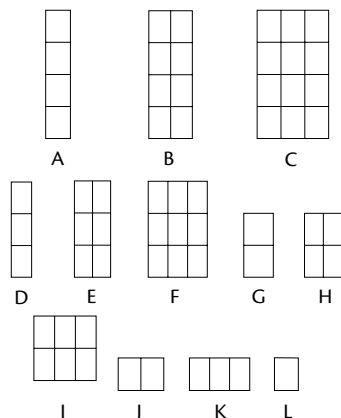

Lite Configurations

Mullion doors are shipped in the following configurations. No modifications are available.

Cabinet Width	Nominal Height									
	12"	15"	18"	21"	24"	27"	30"	36"	39"	42"
12	L	L	L	G	D	A	A	A		
15	J	J	H	H	E	B	B	B		
18	J	J	H	H	E	B	B	B		
21	K	I	I	I	F	C	C	C		
24	K			I	F	C	C	C		
24BUTT	L	L	L	G	D	A	A	A		
27BUTT	J	J	H	H	E	B	B	B		
30	J	J	H	H	H	E	B	B	B	
30BUTT				H	E	B	B	B		
33	J	J	H	H	E	B	B	B		
36	J	J	H	H	H	E	B	B	B	
36BUTT				H	E	B	B	B		
39	K	K		I	F					
42			I	I	F	C	C	C		
WR42	K		I							
45				I	F					
48	J	J	H	I	F					
WR48	J	J	H							
WA24/27	J	J	H	H	E	B	B	B		
(W)EZR24/36					D	A	A	A		
WCA12					E	B	B	B		
CH-top										E

Bistro Glass
12"-30"H
1MD1
2MD1
3MD1
4MD1

36"-42"H
1MD2
2MD2
3MD2
4MD2

Antiquity Glass
12"-30"H
1MDATQ1
2MDATQ1
3MDATQ1
4MDATQ1

36"-42"H
1MDATQ2
2MDATQ2
3MDATQ2
4MDATQ2

Mirage Glass
12"-30"H
1MDMIR1
2MDMIR1
3MDMIR1
4MDMIR1

36"-42"H
1MDMIR2
2MDMIR2
3MDMIR2
4MDMIR2

Ravenna Glass
12"-30"H
1MDRAV1
2MDRAV1
3MDRAV1
4MDRAV1

36"-42"H
1MDRAV2
2MDRAV2
3MDRAV2
4MDRAV2

Autumn Blush
12"-30"H
1MDA601
2MDA601
3MDA601
4MDA601

36"-42"H
1MDA602
2MDA602
3MDA602
4MDA602

Biscotti Maple
12"-30"H
1MDA701
2MDA701
3MDA701
4MDA701

36"-42"H
1MDA702
2MDA702
3MDA702
4MDA702

Canvas Maple
12"-30"H
1MDA991
2MDA991
3MDA991
4MDA991

36"-42"H
1MDA992
2MDA992
3MDA992
4MDA992

Chocolate Cherry
12"-30"H
1MDA801
2MDA801
3MDA801
4MDA801

36"-42"H
1MDA802
2MDA802
3MDA802
4MDA802

Cognac Cherry
12"-30"H
1MDA901
2MDA901
3MDA901
4MDA901

36"-42"H
1MDA902
2MDA902
3MDA902
4MDA902

Cognac Maple
12"-30"H
1MDA921
2MDA921
3MDA921
4MDA921

36"-42"H
1MDA922
2MDA922
3MDA922
4MDA922

Dove White Maple
12"-30"H
1MDB041
2MDB041
3MDB041
4MDB041

36"-42"H
1MDB042
2MDB042
3MDB042
4MDB042

Kaffe Cherry
12"-30"H
1MDB191
2MDB191
3MDB191
4MDB191

36"-42"H
1MDB192
2MDB192
3MDB192
4MDB192

Mushroom Maple
12"-30"H
1MDA111
2MDA111
3MDA111
4MDA111

36"-42"H
1MDA112
2MDA112
3MDA112
4MDA112

Onyx Maple
12"-30"H
1MDA211
2MDA211
3MDA211
4MDA211

36"-42"H
1MDA212
2MDA212
3MDA212
4MDA212

Peppercorn Cherry
12"-30"H
1MDB371
2MDB371
3MDB371
4MDB371

36"-42"H
1MDB372
2MDB372
3MDB372
4MDB372

Praline Maple
12"-30"H
1MDB411
2MDB411
3MDB411
4MDB411

36"-42"H
1MDB412
2MDB412
3MDB412
4MDB412

Rye Cherry
12"-30"H
1MDA261
2MDA261
3MDA261
4MDA261

36"-42"H
1MDA262
2MDA262
3MDA262
4MDA262

Sage Maple
12"-30"H
1MDA051
2MDA051
3MDA051
4MDA051

36"-42"H
1MDA052
2MDA052
3MDA052
4MDA052

Willow Maple
12"-30"H
1MDB611
2MDB611
3MDB611
4MDB611

36"-42"H
1MDB612
2MDB612
3MDB612
4MDB612

Color coding indicates new product, size or code

- Example: W1830-1MD1; W1842-1MDATQ2
- Standard Mullion Profile: The outside profile of a Mullion door will match the profile of the selected door style. The inside profile and mullion profile will always be the same, as pictured.
- To determine the Mullion Door Lite configuration for your selected cabinet, refer to the chart
- Configuration G, J and K will be supplied with annealed glass vs. tempered glass
- Be sure your customer is aware of the mullion configuration when working with sizes requiring patterns A, D, G, J and K

Be sure your customer is aware of the mullion configuration when working with sizes requiring patterns A,D,G, J and K.