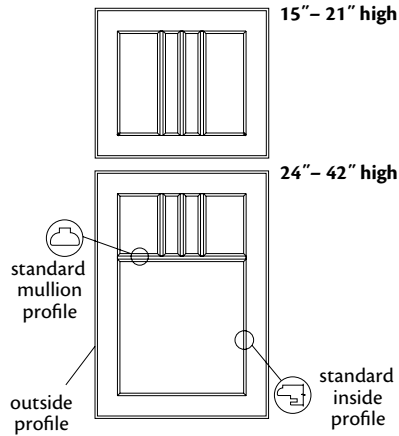

36"-42"H

1BPB612
2BPB612
3BPB612
4BPB612

Color coding indicates new product, size or code

- Example: W1830R-1BPATQ1; W1842R-1BPRAV2
- Two center sections are always 1 7/8" wide each; outside sections vary in width
- Standard Mullion Profile: The outside profile of a Mullion door will match the profile of the selected door style. The inside profile and mullion profile will always be the same, as pictured.
- Only available in doors 15" and wider
- Available in full overlay door styles only
- **Not** available in laminate door styles
- If ordered in an arched door style, it will be supplied square