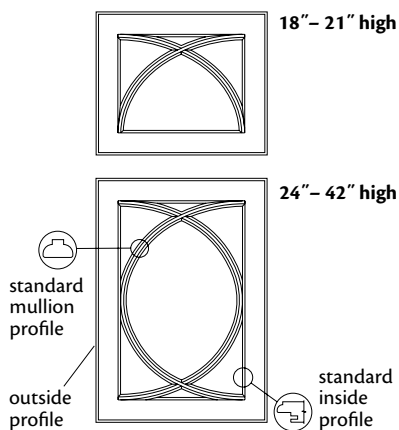

Color coding indicates new product, size or code

- Example: W1830R-1PAATQ1; W1842R-1PARAV2
- Standard Mullion Profile: The outside profile of a Mullion door will match the profile of the selected door style. The inside profile and mullion profile will always be the same, as pictured.
- Only available on doors 18" wide (nominal) and wider with stiles and rails 2 3/8" or less
- Available in full overlay door styles only
- Available in Cherry and Maple door styles only
- If ordered in an arched door style, it will be supplied square
- **Not** available on doors with stiles and/or rails larger than 2 3/8"