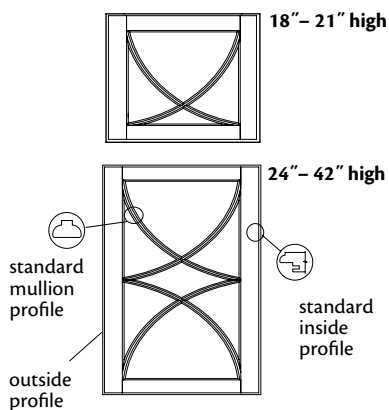

- Standard Mullion Profile: The outside profile of a Mullion door will match the profile of the selected door style. The inside profile and mullion profile will always be the same, as pictured.
- Available in full overlay door styles only
- Available in Cherry and Maple door styles only
- Only available on doors 18" wide (nominal) and wider with stiles and rails 2 3/8" or less
- **Not** available on doors with stiles and/or rails larger than 2 3/8"
- If ordered in an arched door style, it will be supplied square
- Example: W3642-2ESATQ2