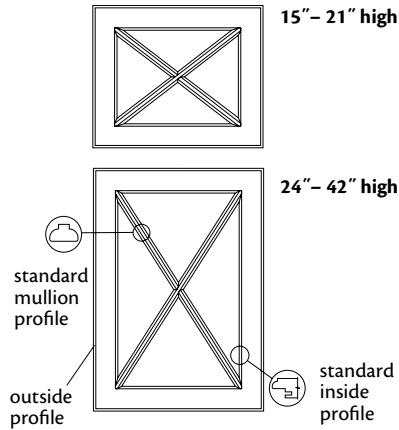

- Example: W1830R-1EVATQ1; W1842R-1EVRAV2
- Standard Mullion Profile: The outside profile of a Mullion door will match the profile of the selected door style. The inside profile and mullion profile will always be the same, as pictured.
- Only available in doors 15" and wider
- Available in full overlay door styles only
- **Not** available in laminate door styles
- If ordered in an arched door style, it will be supplied square