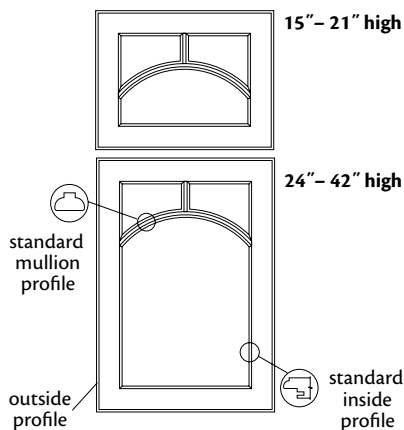

36"-42"H

1BVB612
2BVB612
3BVB612
4BVB612

Color coding indicates new product, size or code

- Example: W1830R-1BVATQ1; W1842R-1BVRV2
- Standard Mullion Profile: The outside profile of a Mullion door will match the profile of the selected door style. The inside profile and mullion profile will always be the same, as pictured.
- Only available on doors 15" wide
- Available in full overlay door styles only
- Available in Cherry and Maple door styles only
- If ordered in an arched door style, it will be supplied square