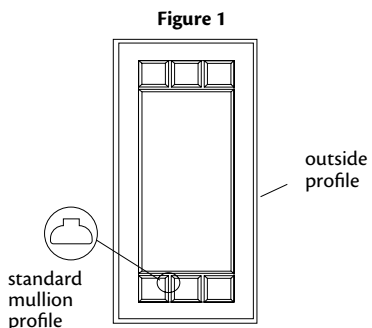

Showcase Mullion

(price book pg. K19, K20)

Bistro Glass
15"-30"H

1SD1
2SD1
3SD1
4SD1

36"-42"H

1SD2
2SD2
3SD2
4SD2

Antiquity Glass
15"-30"H

1SDATQ1
2SDATQ1
3SDATQ1
4SDATQ1

36"-42"H

1SDATQ2
2SDATQ2
3SDATQ2
4SDATQ2

Ravenna Glass
15"-30"H

1SDRAV1
2SDRAV1
3SDRAV1
4SDRAV1

36"-42"H

1SDRAV2
2SDRAV2
3SDRAV2
4SDRAV2

Autumn Blush Cherry
15"-30"H

1SDA601
2SDA601
3SDA601
4SDA601

36"-42"H

1SDA602
2SDA602
3SDA602
4SDA602

Biscotti Maple
15"-30"H

1SDA701
2SDA701
3SDA701
4SDA701

36"-42"H

1SDA702
2SDA702
3SDA702
4SDA702

Canvas Maple
15"-30"H

1SDA991
2SDA991
3SDA991
4SDA991

36"-42"H

1SDA992
2SDA992
3SDA992
4SDA992

Chocolate Cherry
15"-30"H

1SDA801
2SDA801
3SDA801
4SDA801

36"-42"H

1SDA802
2SDA802
3SDA802
4SDA802

Cognac Cherry
15"-30"H

1SDA901
2SDA901
3SDA901
4SDA901

36"-42"H

1SDA902
2SDA902
3SDA902
4SDA902

Cognac Maple
15"-30"H

1SDA921
2SDA921
3SDA921
4SDA921

36"-42"H

1SDA922
2SDA922
3SDA922
4SDA922

Dove White Maple
15"-30"H

1SDB041
2SDB041
3SDB041
4SDB041

36"-42"H

1SDB042
2SDB042
3SDB042
4SDB042

Kaffe Cherry
15"-30"H

1SDB191
2SDB191
3SDB191
4SDB191

36"-42"H

1SDB192
2SDB192
3SDB192
4SDB192

Mushroom Maple
15"-30"H

1SDA111
2SDA111
3SDA111
4SDA111

36"-42"H

1SDA112
2SDA112
3SDA112
4SDA112

Onyx Maple
15"-30"H

1SDA211
2SDA211
3SDA211
4SDA211

36"-42"H

1SDA212
2SDA212
3SDA212
4SDA212

Peppercorn Cherry
15"-30"H

1SDB371
2SDB371
3SDB371
4SDB371

36"-42"H

1SDB372
2SDB372
3SDB372
4SDB372

Praline Maple
15"-30"H

1SDB411
2SDB411
3SDB411
4SDB411

36"-42"H

1SDB412
2SDB412
3SDB412
4SDB412

Rye Cherry
15"-30"H

1SDA261
2SDA261
3SDA261
4SDA261

36"-42"H

1SDA262
2SDA262
3SDA262
4SDA262

Sage Maple
15"-30"H

1SDA051
2SDA051
3SDA051
4SDA051

36"-42"H

1SDA052
2SDA052
3SDA052
4SDA052

Willow Maple
15"-30"H

1SDB611
2SDB611
3SDB611
4SDB611

36"-42"H

1SDB612
2SDB612
3SDB612
4SDB612

Color coding indicates new product, size or code

Cabinet Width	Nominal Height									
	15"	18"	21"	24"	27"	30"	36"	39"	42"	
15	●	●		●		●	●	●	●	
18	●			●		●	●	●	●	
21		●		●		●	●	●	●	
24				●		●	●	●	●	
24BUTT		●		●		●	●	●	●	
27(Butt)	●	●		●		●	●	●	●	
30	●	●	●	●	●	●	●	●	●	
33	●	●		●		●	●	●	●	
36	●	●	●	●	●	●	●	●	●	
39	●			●		●	●	●	●	
42		●		●		●	●	●	●	
45				●		●	●	●	●	
48	●	●		●		●	●	●	●	
WA24				●		●	●	●	●	
WCA12						●	●	●	●	
WEA12				●		●	●	●	●	

Dark gray shaded sizes feature annealed glass vs tempered glass

- Example: W1830L-1SD1; W1842L-1SDRAV2
- Standard Mullion Profile: The outside profile of a Mullion door will match the profile of the selected door style. The inside profile and mullion profile will always be the same, as pictured.
- Showcase door has 2" x 2" lites in each corner and is always 3 lites wide by 3 lites high
- Center section varies in width and height
- Consult chart for availability
- Figure 1 refers to 24" BUTT 1/2 overlay doors, Dresden, Halstead and Rutherford
- Figure 2 refers to all other doorstyles
- **Not** available in laminate door styles
- If ordered in an arched door style, it will be supplied square