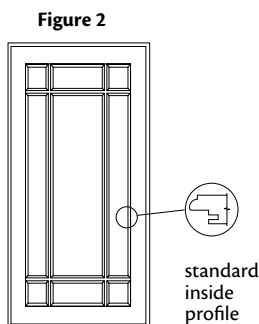

Showcase Mullion

(price book pg. K19, K20)

Bistro Glass
15"-30"H

1SD1
2SD1
3SD1
4SD1

36"-42"H

1SD2
2SD2
3SD2
4SD2

Antiquity Glass
15"-30"H

1SDATQ1
2SDATQ1
3SDATQ1
4SDATQ1

36"-42"H

1SDATQ2
2SDATQ2
3SDATQ2
4SDATQ2

Ravenna Glass
15"-30"H

1SDRAV1
2SDRAV1
3SDRAV1
4SDRAV1

36"-42"H

1SDRAV2
2SDRAV2
3SDRAV2
4SDRAV2

Autumn Blush Cherry
15"-30"H

1SDA601
2SDA601
3SDA601
4SDA601

36"-42"H

1SDA602
2SDA602
3SDA602
4SDA602

Biscotti Maple
15"-30"H

1SDA701
2SDA701
3SDA701
4SDA701

36"-42"H

1SDA702
2SDA702
3SDA702
4SDA702

Canvas Maple
15"-30"H

1SDA991
2SDA991
3SDA991
4SDA991

36"-42"H

1SDA992
2SDA992
3SDA992
4SDA992

Chocolate Cherry
15"-30"H

1SDA801
2SDA801
3SDA801
4SDA801

36"-42"H

1SDA802
2SDA802
3SDA802
4SDA802

Cognac Cherry
15"-30"H

1SDA901
2SDA901
3SDA901
4SDA901

36"-42"H

1SDA902
2SDA902
3SDA902
4SDA902

Cognac Maple
15"-30"H

1SDA921
2SDA921
3SDA921
4SDA921

36"-42"H

1SDA922
2SDA922
3SDA922
4SDA922

Dove White Maple
15"-30"H

1SDB041
2SDB041
3SDB041
4SDB041

36"-42"H

1SDB042
2SDB042
3SDB042
4SDB042

Kaffe Cherry
15"-30"H

1SDB191
2SDB191
3SDB191
4SDB191

36"-42"H

1SDB192
2SDB192
3SDB192
4SDB192

Mushroom Maple
15"-30"H

1SDA111
2SDA111
3SDA111
4SDA111

36"-42"H

1SDA112
2SDA112
3SDA112
4SDA112

Onyx Maple
15"-30"H

1SDA211
2SDA211
3SDA211
4SDA211

36"-42"H

1SDA212
2SDA212
3SDA212
4SDA212

Peppercorn Cherry
15"-30"H

1SDB371
2SDB371
3SDB371
4SDB371

36"-42"H

1SDB372
2SDB372
3SDB372
4SDB372

Praline Maple
15"-30"H

1SDB411
2SDB411
3SDB411
4SDB411

36"-42"H

1SDB412
2SDB412
3SDB412
4SDB412

Rye Cherry
15"-30"H

1SDA261
2SDA261
3SDA261
4SDA261

36"-42"H

1SDA262
2SDA262
3SDA262
4SDA262

Sage Maple
15"-30"H

1SDA051
2SDA051
3SDA051
4SDA051

36"-42"H

1SDA052
2SDA052
3SDA052
4SDA052

Willow Maple
15"-30"H

1SDB611
2SDB611
3SDB611
4SDB611

36"-42"H

1SDB612
2SDB612
3SDB612
4SDB612

Color coding indicates new product, size or code

Cabinet Width	Nominal Height									
	15"	18"	21"	24"	27"	30"	36"	39"	42"	
15	●	●		●		●	●	●	●	
18	●			●		●	●	●	●	
21		●		●		●	●	●	●	
24				●		●	●	●	●	
24BUTT		●		●		●	●	●	●	
27(Butt)	●	●		●		●	●	●	●	
30	●	●	●	●	●	●	●	●	●	
33	●	●		●		●	●	●	●	
36	●	●	●	●	●	●	●	●	●	
39	●			●		●	●	●	●	
42		●		●		●	●	●	●	
45				●		●	●	●	●	
48	●	●		●		●	●	●	●	
WA24				●		●	●	●	●	
WCA12						●	●	●	●	
WEA12				●		●	●	●	●	

Dark gray shaded sizes feature annealed glass vs tempered glass

- Example: W1830L-1SD1; W1842L-1SDRAV2
- Standard Mullion Profile: The outside profile of a Mullion door will match the profile of the selected door style. The inside profile and mullion profile will always be the same, as pictured.
- Showcase door has 2" x 2" lites in each corner and is always 3 lites wide by 3 lites high
- Center section varies in width and height
- Consult chart for availability
- Figure 1 refers to 24" BUTT 1/2 overlay doors, Dresden, Halstead and Rutherford
- Figure 2 refers to all other doorstyles
- **Not** available in laminate door styles
- If ordered in an arched door style, it will be supplied square