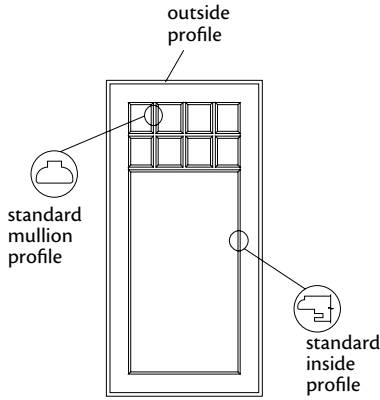

Oxford Mullion

(price book pg. K16, K17)

Bistro Glass
24"-30"H

1OX1
2OX1
3OX1
4OX1

36"-42"H

1OX2
2OX2
3OX2
4OX2

Antiquity Glass
24"-30"H

1OXATQ1
2OXATQ1
3OXATQ1
4OXATQ1

36"-42"H

1OXATQ2
2OXATQ2
3OXATQ2
4OXATQ2

Ravenna Glass
24"-30"H

1OXRAV1
2OXRAV1
3OXRAV1
4OXRAV1

36"-42"H

1OXRAV2
2OXRAV2
3OXRAV2
4OXRAV2

Autumn Blush Cherry
24"-30"H

1OXA601
2OXA601
3OXA601
4OXA601

36"-42"H

1OXA602
2OXA602
3OXA602
4OXA602

Biscotti Maple
24"-30"H

1OXA701
2OXA701
3OXA701
4OXA701

36"-42"H

1OXA702
2OXA702
3OXA702
4OXA702

Canvas Maple
24"-30"H

1OXA991
2OXA991
3OXA991
4OXA991

36"-42"H

1OXA992
2OXA992
3OXA992
4OXA992

Chocolate Cherry
24"-30"H

1OXA801
2OXA801
3OXA801
4OXA801

36"-42"H

1OXA802
2OXA802
3OXA802
4OXA802

Cognac Cherry
24"-30"H

1OXA901
2OXA901
3OXA901
4OXA901

36"-42"H

1OXA902
2OXA902
3OXA902
4OXA902

Cognac Maple
24"-30"H

1OXA921
2OXA921
3OXA921
4OXA921

36"-42"H

1OXA922
2OXA922
3OXA922
4OXA922

Dove White Maple
24"-30"H

1OXB041
2OXB041
3OXB041
4OXB041

36"-42"H

1OXB042
2OXB042
3OXB042
4OXB042

Kaffe Cherry
24"-30"H

1OXB191
2OXB191
3OXB191
4OXB191

36"-42"H

1OXB192
2OXB192
3OXB192
4OXB192

Mushroom Maple
24"-30"H

1OXA111
2OXA111
3OXA111
4OXA111

36"-42"H

1OXA112
2OXA112
3OXA112
4OXA112

Onyx Maple
24"-30"H

1OXA211
2OXA211
3OXA211
4OXA211

36"-42"H

1OXA212
2OXA212
3OXA212
4OXA212

Peppercorn Cherry
24"-30"H

1OXB371
2OXB371
3OXB371
4OXB371

36"-42"H

1OXB372
2OXB372
3OXB372
4OXB372

Praline Maple
24"-30"H

1OXB411
2OXB411
3OXB411
4OXB411

36"-42"H

1OXB412
2OXB412
3OXB412
4OXB412

Rye Cherry
24"-30"H

1OXA261
2OXA261
3OXA261
4OXA261

36"-42"H

1OXA262
2OXA262
3OXA262
4OXA262

Sage Maple
24"-30"H

1OXA051
2OXA051
3OXA051
4OXA051

36"-42"H

1OXA052
2OXA052
3OXA052
4OXA052

Willow Maple
24"-30"H

1OXB611
2OXB611
3OXB611
4OXB611

36"-42"H

1OXB612
2OXB612
3OXB612
4OXB612

Color coding indicates new product, size or code

Cabinet Width	# lites	Nominal Height					
		24"	27"	30"	36"	39"	42"
15	6	●		●	●	●	●
18	8	●		●	●	●	●
21	10	●		●	●	●	●
24	10	●		●	●	●	●
24(BUTT)	6	●		●	●	●	●
27(Butt)	6	●		●	●	●	●
30	6	●	●	●	●	●	●
33	8	●		●	●	●	●
36	8	●	●	●	●	●	●
39	8	●		●	●	●	●
42	10	●		●	●	●	●
45	10	●		●	●	●	●
48	10	●		●	●	●	●
WA24	*	●		●	●	●	●
WA27	*			●	●	●	●
WCA12	8			●	●	●	●
WEA12	*			●	●	●	●

*Full overlay door styles have 6 lites, all other overlays have 8 lites.

- Example: W1830L-1OX1; W1842R-1OXRAV2
- Standard Mullion Profile: The outside profile of a Mullion door will match the profile of the selected door style. The inside profile and mullion profile will always be the same, as pictured.
- Number of lites and size of lower section will vary in size; consult Oxford availability chart
- If ordered in an arched door style, it will be supplied square
- **Not** available in laminate door styles