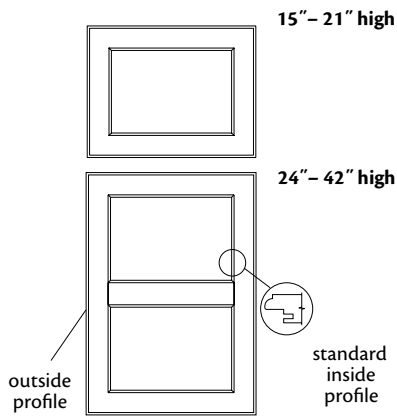

36"-42"H

1CMB612
2CMB612
3CMB612
4CMB612

Color coding indicates new product, size or code

- Example: W1830R-1CMATQ1; W1842R-1CMRAV2
- Standard Mullion Profile: The outside profile of a Mullion door will match the profile of the selected door style. The inside profile and mullion profile will always be the same, as pictured.
- Only available in doors 15" and wider
- Available in full overlay door styles only
- **Not** available in laminate door styles
- If ordered in an arched door style, it will be supplied square