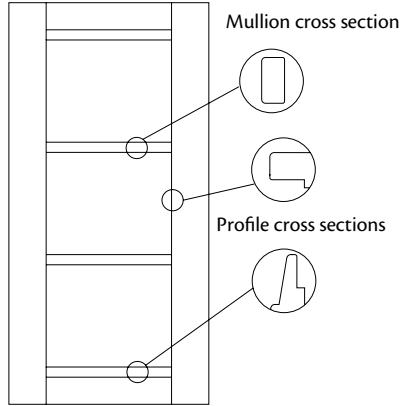

Vista Mullion

(price book pg. K22, K23)

Bistro Glass
12"-30" H

- **1VS1**
- **2VS1**
- **3VS1**
- **4VS1**

36"-42" H

- **1VS2**
- **2VS2**
- **3VS2**
- **4VS2**

Antiquity Glass
12"-30" H

- **1VSATQ1**
- **2VSATQ1**
- **3VSATQ1**
- **4VSATQ1**

36"-42" H

- **1VSATQ2**
- **2VSATQ2**
- **3VSATQ2**
- **4VSATQ2**

Ravenna Glass
12"-30" H

- **1VSRAV1**
- **2VSRAV1**
- **3VSRAV1**
- **4VSRAV1**

36"-42" H

- **1VSRAV2**
- **2VSRAV2**
- **3VSRAV2**
- **4VSRAV2**

Autumn Blush Cherry
12"-30"H

- **1VSA601**
- **2VSA601**
- **3VSA601**
- **4VSA601**

36"-42"H

- **1VSA602**
- **2VSA602**
- **3VSA602**
- **4VSA602**

Biscotti Maple
12"-30"H

- **1VSA701**
- **2VSA701**
- **3VSA701**
- **4VSA701**

36"-42"H

- **1VSA702**
- **2VSA702**
- **3VSA702**
- **4VSA702**

Canvas Maple
12"-30"H

- **1VSA991**
- **2VSA991**
- **3VSA991**
- **4VSA991**

36"-42"H

- **1VSA992**
- **2VSA992**
- **3VSA992**
- **4VSA992**

Chocolate Cherry
12"-30"H

- **1VSA801**
- **2VSA801**
- **3VSA801**
- **4VSA801**

36"-42"H

- **1VSA802**
- **2VSA802**
- **3VSA802**
- **4VSA802**

Cognac Cherry
12"-30"H

- **1VSA901**
- **2VSA901**
- **3VSA901**
- **4VSA901**

36"-42"H

- **1VSA902**
- **2VSA902**
- **3VSA902**
- **4VSA902**

Cognac Maple
12"-30"H

- **1VSA921**
- **2VSA921**
- **3VSA921**
- **4VSA921**

36"-42"H

- **1VSA922**
- **2VSA922**
- **3VSA922**
- **4VSA922**

Dove White Maple
12"-30"H

- **1VSB041**
- **2VSB041**
- **3VSB041**
- **4VSB041**

36"-42"H

- **1VSB042**
- **2VSB042**
- **3VSB042**
- **4VSB042**

Kaffe Cherry
12"-30"H

- **1VSB191**
- **2VSB191**
- **3VSB191**
- **4VSB191**

36"-42"H

- **1VSB192**
- **2VSB192**
- **3VSB192**
- **4VSB192**

Mushroom Maple
12"-30"H

- **1VSA111**
- **2VSA111**
- **3VSA111**
- **4VSA111**

36"-42"H

- **1VSA112**
- **2VSA112**
- **3VSA112**
- **4VSA112**

Onyx Maple
12"-30"H

- **1VSA211**
- **2VSA211**
- **3VSA211**
- **4VSA211**

36"-42"H

- **1VSA212**
- **2VSA212**
- **3VSA212**
- **4VSA212**

Peppercorn Cherry
12"-30"H

- **1VSB371**
- **2VSB371**
- **3VSB371**
- **4VSB371**

36"-42"H

- **1VSB372**
- **2VSB372**
- **3VSB372**
- **4VSB372**

Praline Maple
12"-30"H

- **1VSB411**
- **2VSB411**
- **3VSB411**
- **4VSB411**

36"-42"H

- **1VSB412**
- **2VSB412**
- **3VSB412**
- **4VSB412**

Rye Cherry
12"-30"H

- **1VSA261**
- **2VSA261**
- **3VSA261**
- **4VSA261**

36"-42"H

- **1VSA262**
- **2VSA262**
- **3VSA262**
- **4VSA262**

Sage Maple
12"-30"H

- **1VSA051**
- **2VSA051**
- **3VSA051**
- **4VSA051**

36"-42"H

- **1VSA052**
- **2VSA052**
- **3VSA052**
- **4VSA052**

Willow Maple
12"-30"H

- **1VSB611**
- **2VSB611**
- **3VSB611**
- **4VSB611**

36"-42"H

- **1VSB612**
- **2VSB612**
- **3VSB612**
- **4VSB612**

Color coding indicates new product, size or code

Nominal Height	# of lites	Ht. of lites
12"	1	-
15"	1	-
18"	2	5 1/16"
21"	2	7 3/16"
24"	2	8 7/16"
26"	2	8 15/16"
27"	3	6 3/64"
30"	3	7 3/64"
36"	4	6 1/32"
39"	4	7 23/32"
42"	4	8 1/32"

- Example: W1830L-1VSATQ1; W1842R-1VSRAV2
- Available in Sedona door styles only. Inside profile matches this door style.