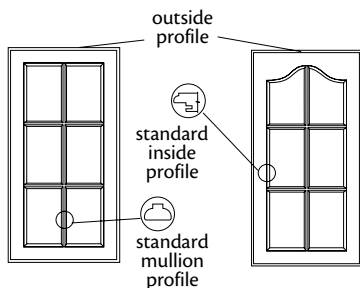

Traditional Mullion

(price book pg. K21, K22)