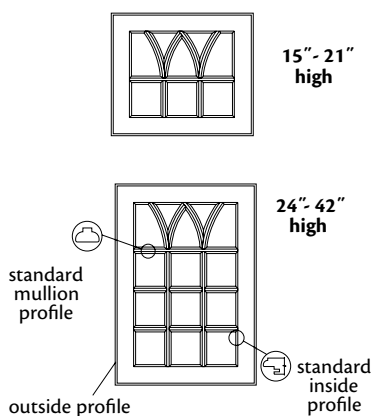

Ravenna Glass

24"-30"H

1AMRAV1

2AMRAV1

3AMRAV1

4AMRAV1

36"-42"H

1AMRAV2

36"-42"H

1BTA262**2BTA262****3BTA262****4BTA262***Sage Maple*

15"-30"H

1BTA051**2BTA051****3BTA051****4BTA051**

36"-42"H

1BTA052**2BTA052****3BTA052****4BTA052***Willow Maple*

15"-30"H

1BTB611**2BTB611****3BTB611****4BTB611**

36"-42"H

1BTB612**2BTB612****3BTB612****4BTB612**

Color coding indicates new product, size or code

- V-shaped mullion sections on top row remains same height and width; all other lites vary in height and width
- Standard Mullion Profile: The outside profile of a Mullion door will match the profile of the selected door style. The inside profile and mullion profile will always be the same, as pictured.
- Only available on doors 15" wide
- Available in full overlay door styles only
- Available in Cherry and Maple door styles only
- If ordered in an arched door style, it will be supplied square
- Example: W1830R-1BTATQ1; W1842R-1BTRAV2