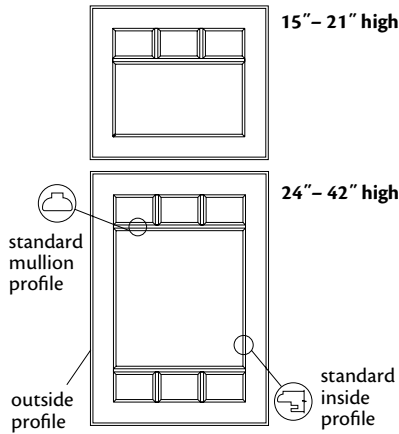

36"-42"H

1DOB612
2DOB612
3DOB612
4DOB612

Color coding indicates new product, size or code

- Example: W1830R-1DOATQ1; W1842R-1DORAV2
- Doors 21" and wider will have 4 lites across, all other doors will have 3 lites across
- Standard Mullion Profile: The outside profile of a Mullion door will match the profile of the selected door style. The inside profile and mullion profile will always be the same, as pictured.
- Only available in doors 15" and wider
- Available in full overlay door styles only
- **Not** available in laminate door styles
- If ordered in an arched door style, it will be supplied square