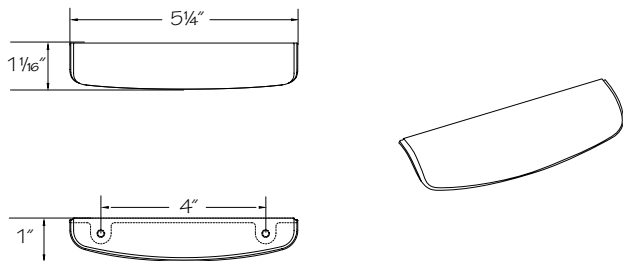

Modern Knob

(price book pg. L26)

7155 •PC Polished Chrome

Color coding indicates new product, size or code

New

Modern Cup Pull

(price book pg. L26)

7156 •PC Polished Chrome

Color coding indicates new product, size or code

New