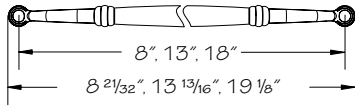

Antique Pull

(price book pg. L24)

Standard Pulls

7026 3 25/32" center

7104 8" center

Appliance Pulls

7105 13" center

7106 18" center

- Antique pewter and copper