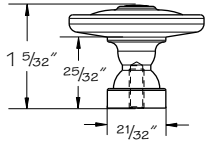

7068

Venetian Bronze Victorian Leaf Pull

(price book pg. L24)

7070 3" center

7110 8" center

7111 13" center

7112 18" center

Venetian Bronze Rustic Knob