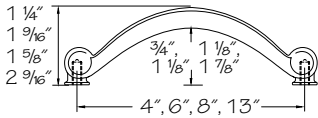

Color coding indicates new product, size or code

New

Crescent Pull

(price book pg. L26)

Standard Pulls

- 7127 **•AN** Antique Nickel 4" center
- 7127 **•BB** Brushed Bronze 4" center
- 7127 **•PN** Polished Nickel 4" center
- 7127 **•STB** Statuary Bronze 4" center
- 7128 **•AN** Antique Nickel 6" center
- 7128 **•BB** Brushed Bronze 6" center
- 7128 **•PN** Polished Nickel 6" center
- 7128 **•STB** Statuary Bronze 6" center
- 7129 **•AN** Antique Nickel 8" center
- 7129 **•BB** Brushed Bronze 8" center
- 7129 **•PN** Polished Nickel 8" center
- 7129 **•STB** Statuary Bronze 8" center