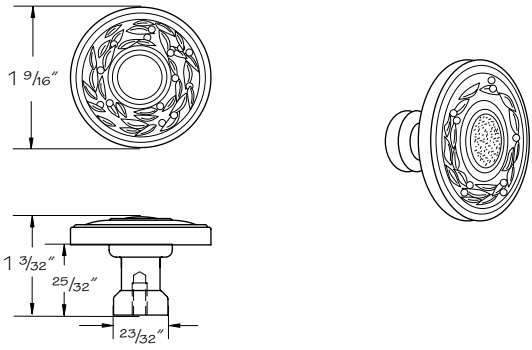

Appliance Pulls

7108 •AP Antique Pewter 13" center

7108 •BZ Bronze 13" center

7109 •AP Antique Pewter 18" center

7109 •BZ Bronze 18" center

Color coding indicates new product, size or code

Olive Leaf Knob

(price book pg. L24)