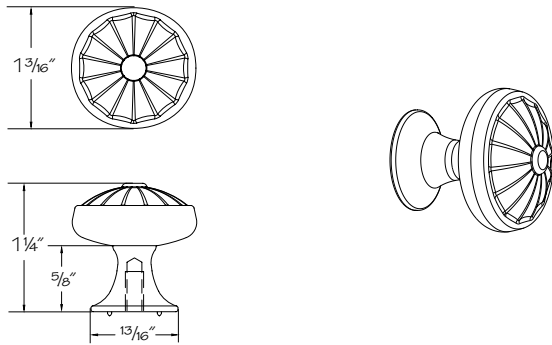

Century Pull

(price book pg. L26)

7144 •SN Satin Nickel 4" center

7145 •SN Satin Nickel 6" center

Color coding indicates new product, size or code

New