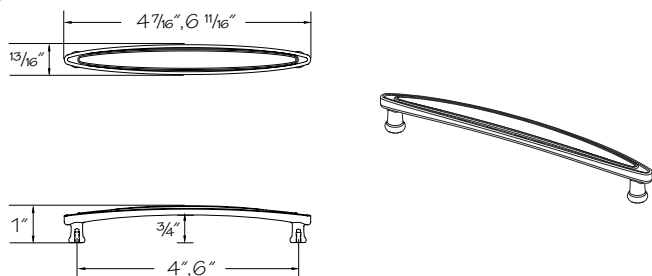

New

Heirloom Pull

(price book pg. L26)

Standard Pulls

7147 •STB Statuary Bronze 4" center

7148 •STB Statuary Bronze 6" center

Color coding indicates new product, size or code

New