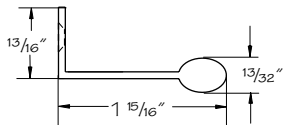

(price book pg. L23)

- 3023** 3 25/32" center
- 3024** 5 1/32" center

Aluminum Indented Pull

(price book pg. L23)

3030

Aluminum Round Bar Pull

(price book pg. L23)

- 3035** 6 5/16" center
- 3036** 10 1/16" center
- 3037** 13 27/32" center
- 3038** 16 3/8" center

Aluminum Solid Cylinder Pull

(price book pg. L23)

3029

Aluminum Integrated Pull

(price book pg. L23)

3042

- Use a 7/64" drill bit for pilot holes
- For use on aluminum frame doors

Aluminum Integrated Angled Pull