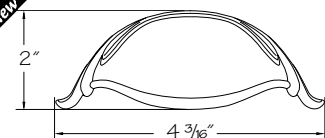

French Farm Round Knob

(price book pg. L26)

7113 •AB Ancient Bronze

7113 •AN Antique Nickel

7113 •STB Statuary Bronze

Color coding indicates new product, size or code

New

French Farm Cup Pull