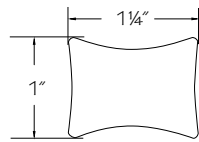

Heritage Pull

(price book pg. L26)

7138 •AB Ancient Bronze

7138 •AN Antique Nickel

Color coding indicates new product, size or code

New

Sail Knob

(price book pg. L26)