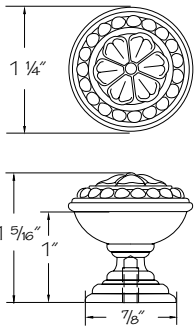

New

Heritage Knob

(price book pg. L26)

7137 •AB Ancient Bronze

7137 •AN Antique Nickel

Color coding indicates new product, size or code

New

Heritage Pull

(price book pg. L26)

7138 •AB Ancient Bronze

7138 •AN Antique Nickel

Color coding indicates new product, size or code

New

Sail Knob

(price book pg. L26)

7139 •SN Satin Nickel

7139 •STB Statuary Bronze

Color coding indicates new product, size or code

New

Sail Pull

(price book pg. L26)

7140 •SN Satin Nickel 4" center

7140 •STB Statuary Bronze 4" center

7141 •SN Satin Nickel 6" center

7141 •STB Statuary Bronze 6" center

Color coding indicates new product, size or code

New

Century Knob

(price book pg. L26)

7142 •SN Satin Nickel

Color coding indicates new product, size or code