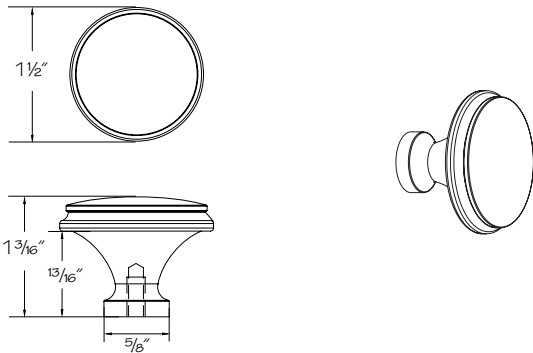

New

Simplicity Knob

(price book pg. L26)

7153 •DBB Dark Brushed Bronze

7153 •PN Polished Nickel

7153 •STB Statuary Bronze

Color coding indicates new product, size or code

New

Modern Pull

(price book pg. L26)

7154 •PC Polished Chrome

Color coding indicates new product, size or code

New

Modern Knob

(price book pg. L26)

7155 •PC Polished Chrome

Color coding indicates new product, size or code

New

Modern Cup Pull

(price book pg. L26)

7156 •PC Polished Chrome

Color coding indicates new product, size or code

New

Organic Knob

(price book pg. L26)

7157 •AP Antique Pewter

7157 •DBB Dark Brushed Bronze

Color coding indicates new product, size or code