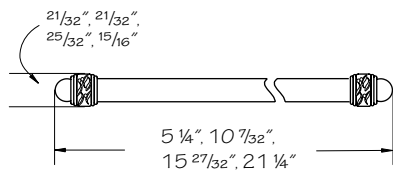

Appliance Pulls

7108 •AP Antique Pewter 13" center

7108 •BZ Bronze 13" center

7109 •AP Antique Pewter 18" center

7109 •BZ Bronze 18" center

Color coding indicates new product, size or code

Olive Leaf Knob

(price book pg. L24)