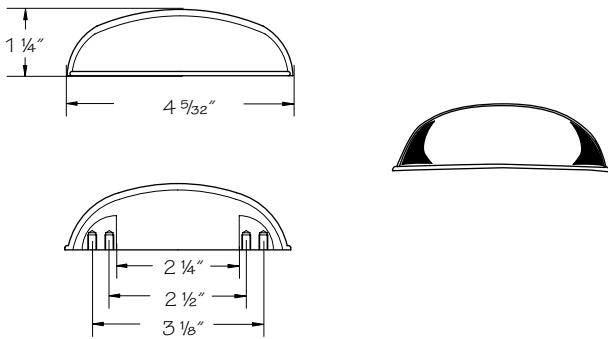

New

Trunk Knob

(price book pg. L27)

7161 •AP Antique Pewter

7161 •BP Blackened Pewter

7161 •MN Matte Nickel

Color coding indicates new product, size or code

New