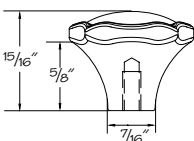

Sail Pull

(price book pg. L26)

7140 •SN Satin Nickel 4" center

7140 •STB Statuary Bronze 4" center

7141 •SN Satin Nickel 6" center

7141 •STB Statuary Bronze 6" center

Color coding indicates new product, size or code

New