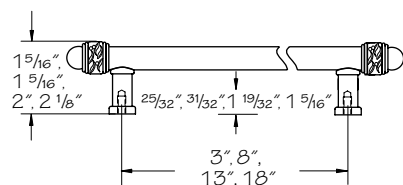

Appliance Pulls

7108 •AP Antique Pewter 13" center

7108 •BZ Bronze 13" center

7109 •AP Antique Pewter 18" center

7109 •BZ Bronze 18" center

Color coding indicates new product, size or code