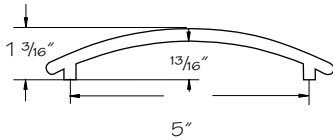

- Cannot be used for whole kitchen orders; for replacements only

Matte Nickel Pull

(price book pg. L23)

204

Color coding indicates new product, size or code

Satin Chrome 5" Center Pull

(price book pg. L23)

205