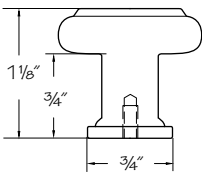

Appliance Pulls

- 7130 **•AN** Antique Nickel 13" center
- 7130 **•BB** Brushed Bronze 13" center
- 7130 **•PN** Polished Nickel 13" center
- 7130 **•STB** Statuary Bronze 13" center

Color coding indicates new product, size or code

New