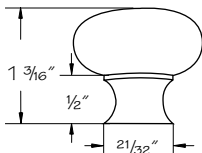

- Cannot be used for whole kitchen orders; for replacements only

Matte Nickel Pull

(price book pg. L23)

204

Color coding indicates new product, size or code

Satin Chrome 5" Center Pull

(price book pg. L23)

205