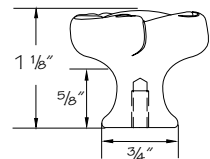

French Farm Round Knob

(price book pg. L26)

7113 •AB Ancient Bronze

7113 •AN Antique Nickel

7113 •STB Statuary Bronze

Color coding indicates new product, size or code

New

French Farm Cup Pull