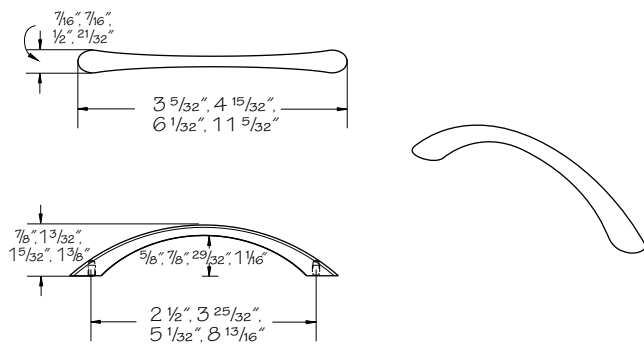

Satin Nickel Wave Pull

(price book pg. L23)

3017

Satin Nickel Tapered Bow Pull

(price book pg. L23)

- 3018** 2 1/2" center
- 3019** 3 25/32" center
- 3020** 5 1/32" center
- 3021** 8 13/16" center

Satin Nickel Dog Bone Pull

(price book pg. L23)

- 3023** 3 25/32" center
- 3024** 5 1/32" center

Aluminum Indented Pull

(price book pg. L23)

3030

Aluminum Round Bar Pull

(price book pg. L23)

- 3035** 6 5/16" center
- 3036** 10 1/16" center
- 3037** 13 27/32" center
- 3038** 16 3/8" center