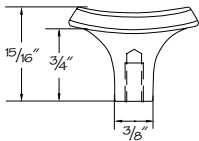

Heritage Pull

(price book pg. L26)

7138 •AB Ancient Bronze

7138 •AN Antique Nickel

Color coding indicates new product, size or code

New

Sail Knob

(price book pg. L26)