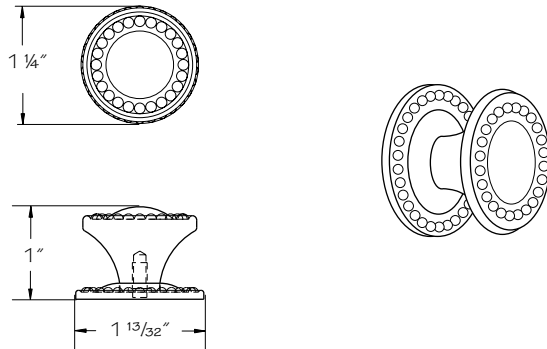

Aged Pewter Beaded Knob With Backplate

(price book pg. L24)

7068