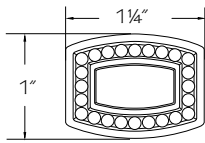

Appliance Pulls

- 7122 •AN Antique Nickel 12" center
- 7122 •BB Brushed Bronze 12" center
- 7122 •PN Polished Nickel 12" center
- 7123 •AN Antique Nickel 15" center
- 7123 •BB Brushed Bronze 15" center
- 7123 •PN Polished Nickel 15" center

Color coding indicates new product, size or code

New