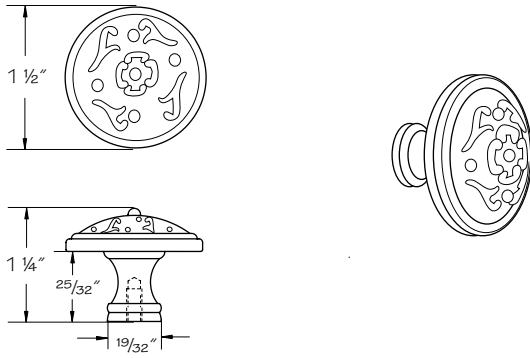

Distressed French Lace Knob

(price book pg. L24)

7080

- Moderate finish variances are possible