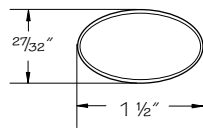

Tailored Knob

(price book pg. L24)

7017 •DBB Dark Brushed Bronze

7017 •MN Matte Nickel

7017 •PN Polished Nickel

Color coding indicates new product, size or code