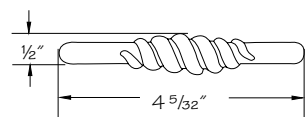

Blackened Pewter Pull

(price book pg. L26)

7095