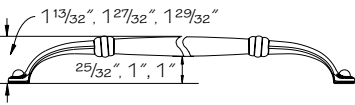

Antique Pull

(price book pg. L24)

Standard Pulls

7026 3 25/32" center

7104 8" center

Appliance Pulls

7105 13" center

7106 18" center

- Antique pewter and copper