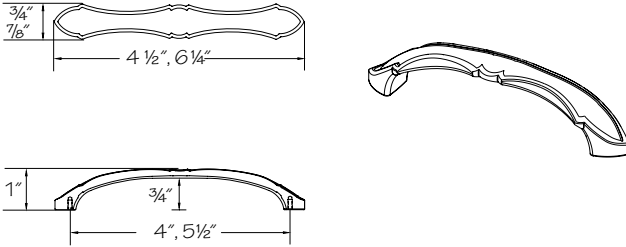

New

Century Cup Pull

(price book pg. L26)

7143 •SN Satin Nickel

Color coding indicates new product, size or code

New

Century Pull

(price book pg. L26)