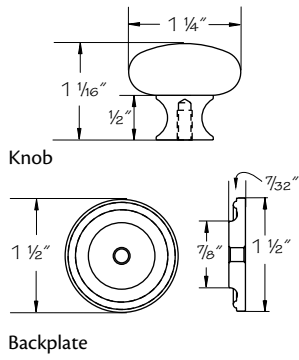

Solid Brass Bronze Finish Knob

(price book pg. L23)

730-731

- Solid brass oil rubbed bronze finish knob with backplate