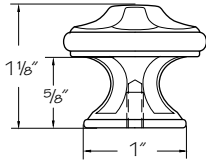

Appliance Pulls

- **7117 •AB** Ancient Bronze 12" center
- **7117 •AN** Antique Nickel 12" center
- **7117 •STB** Statuary Bronze 12" center

Color coding indicates new product, size or code

New