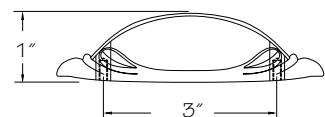

Blackened Pewter Pull

(price book pg. L26)

7095

Federal Knob

(price book pg. L26)

7159 •AB Ancient Bronze

7159 •AN Antique Nickel

Color coding indicates new product, size or code

Federal Pull

(price book pg. L26)

7160 •AB Ancient Bronze

7160 •AN Antique Nickel

Color coding indicates new product, size or code

New

French Farm Round Knob

(price book pg. L26)

7113 •AB Ancient Bronze

7113 •AN Antique Nickel

7113 •STB Statuary Bronze

Color coding indicates new product, size or code

New

French Farm Cup Pull

(price book pg. L26)

7114 •AB Ancient Bronze

7114 •AN Antique Nickel

7114 •STB Statuary Bronze

Color coding indicates new product, size or code