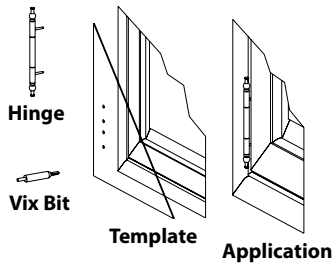

Trunk Cup Pull

(price book pg. L27)

7162 •AP Antique Pewter

7162 •BP Blackened Pewter

7162 •MN Matte Nickel

Color coding indicates new product, size or code

New

Faux Hinge