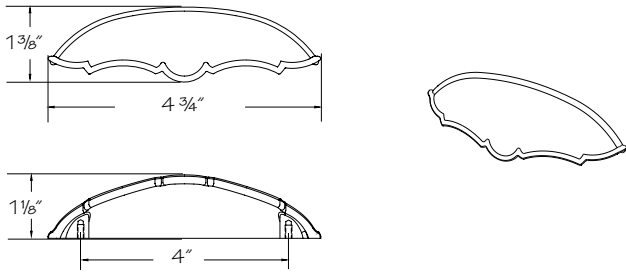

New

Century Cup Pull

(price book pg. L26)

7143 •SN Satin Nickel

Color coding indicates new product, size or code

New

Century Pull

(price book pg. L26)

7144 •SN Satin Nickel 4" center

7145 •SN Satin Nickel 6" center

Color coding indicates new product, size or code

New

Heirloom Knob

(price book pg. L26)

7146 •STB Statuary Bronze

Color coding indicates new product, size or code

New

Heirloom Pull

(price book pg. L26)

Standard Pulls

7147 •STB Statuary Bronze 4" center

7148 •STB Statuary Bronze 6" center

Color coding indicates new product, size or code

New

Simplicity Pull

(price book pg. L26)

7151 •PN Polished Nickel 4" center

7152 •DBB Dark Brushed Bronze 6" center

7152 •STB Statuary Bronze 6" center

Color coding indicates new product, size or code