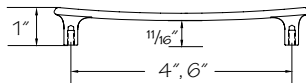

Sail Knob

(price book pg. L26)

7139 •SN Satin Nickel

7139 •STB Statuary Bronze

Color coding indicates new product, size or code

New