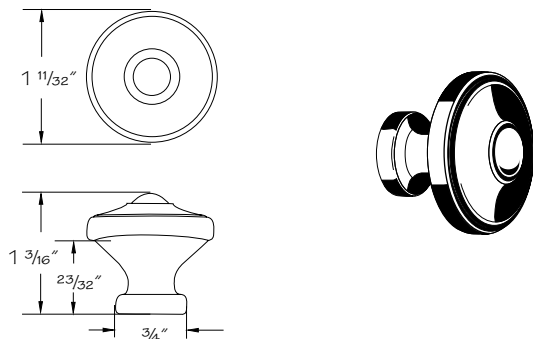

Blackened Pewter Knob

(price book pg. L26)

7094