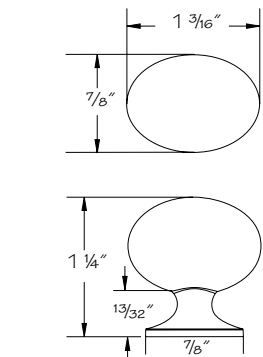

Medium Football Knob

(price book pg. L23)

3003 Oil Rubbed Bronze

- Also see companion 3004

3015 Satin Nickel