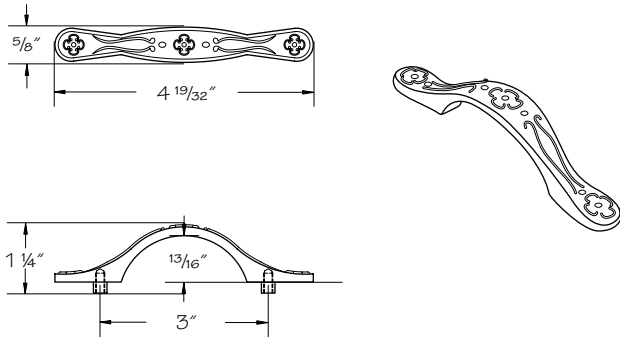

Distressed French Lace Pull

(price book pg. L24)

7081

- Moderate finish variances are possible