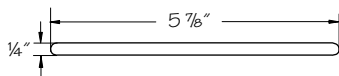

- Cannot be used for whole kitchen orders; for replacements only

Matte Nickel Pull

(price book pg. L23)

204

Color coding indicates new product, size or code

Satin Chrome 5" Center Pull

(price book pg. L23)

205