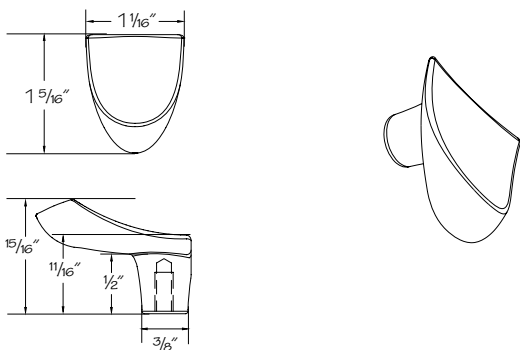

Organic Knob

(price book pg. L26)

7157 •AP Antique Pewter

7157 •DBB Dark Brushed Bronze

Color coding indicates new product, size or code