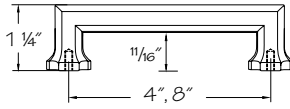

Color coding indicates new product, size or code

New

Empire Pull

(price book pg. L26)

Standard Pulls

- 7120 •AN Antique Nickel 4" center
- 7120 •BB Brushed Bronze 4" center
- 7120 •PN Polished Nickel 4" center
- 7121 •AN Antique Nickel 8" center
- 7121 •BB Brushed Bronze 8" center
- 7121 •PN Polished Nickel 8" center