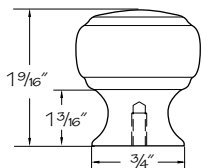

Pearl Beaded Pull

(price book pg. L26)

- 7125 •AN Antique Nickel
- 7125 •PN Polished Nickel

Color coding indicates new product, size or code

New