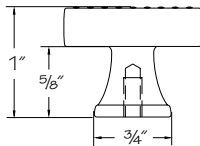

Appliance Pulls

- 7122 •AN Antique Nickel 12" center
- 7122 •BB Brushed Bronze 12" center
- 7122 •PN Polished Nickel 12" center
- 7123 •AN Antique Nickel 15" center
- 7123 •BB Brushed Bronze 15" center
- 7123 •PN Polished Nickel 15" center

Color coding indicates new product, size or code

New