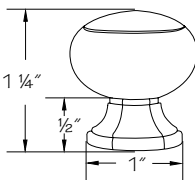

Federal Pull

(price book pg. L26)

7160 •AB Ancient Bronze

7160 •AN Antique Nickel

Color coding indicates new product, size or code