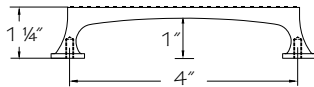

Pearl Beaded Knob

(price book pg. L26)

- 7124 •AN Antique Nickel
- 7124 •PN Polished Nickel

Color coding indicates new product, size or code

New