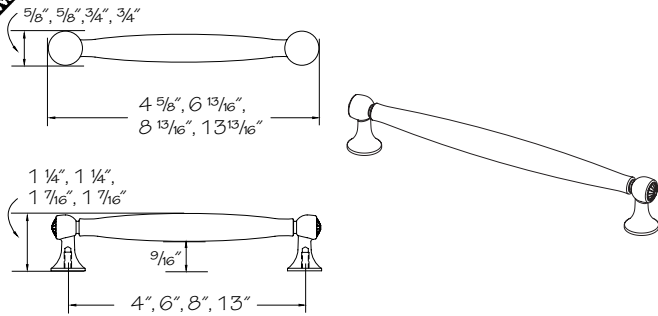

New

Heirloom Pull

(price book pg. L26)

Standard Pulls

7147 •STB Statuary Bronze 4" center

7148 •STB Statuary Bronze 6" center

Color coding indicates new product, size or code

New