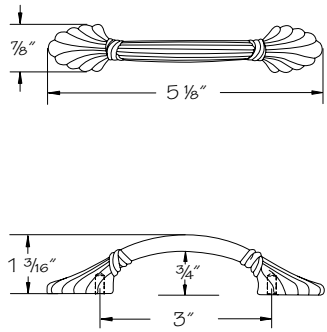

Matte Nickel Knob

(price book pg. L23)

506

Color coding indicates new product, size or code

Solid Brass Bronze Finish Knob

(price book pg. L23)

730-731

- Solid brass oil rubbed bronze finish knob with backplate