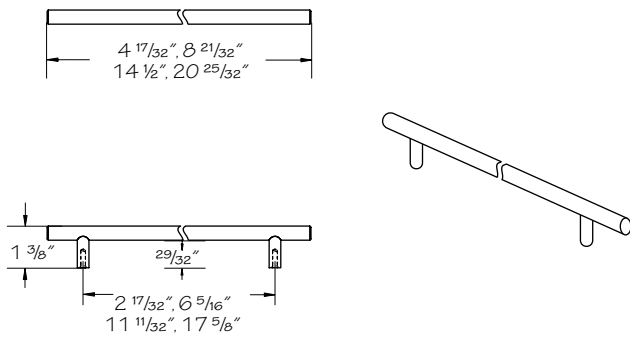

Bar Pull

(price book pg. L25)

Standard Pulls

7085 •AB Ancient Bronze 2 17/32" center

7085 •SS Stainless Steel 2 17/32" center

7086 •AB Ancient Bronze 6 5/16" center

7086 •SS Stainless Steel 6 5/16" center

Appliance Pulls

7087 •AB Ancient Bronze 11 11/32" center

7087 •SS Stainless Steel 11 11/32" center

7088 •AB Ancient Bronze 17 5/8" center

7088 •SS Stainless Steel 17 5/8" center

Color coding indicates new product, size or code

- Also see companion 7084