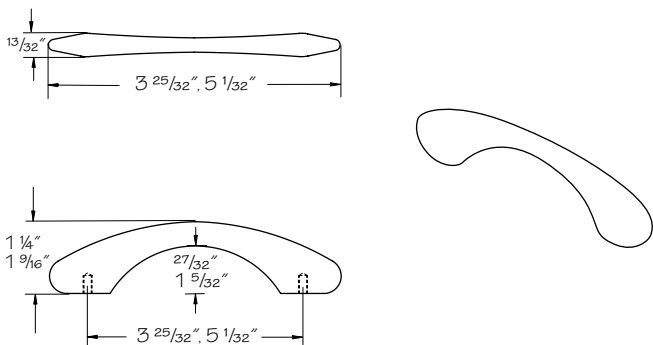

Satin Nickel Wave Pull

(price book pg. L23)

3017

Satin Nickel Tapered Bow Pull

(price book pg. L23)

- 3018** 2 1/2" center
- 3019** 3 25/32" center
- 3020** 5 1/32" center
- 3021** 8 13/16" center

Satin Nickel Dog Bone Pull

(price book pg. L23)

- 3023** 3 25/32" center
- 3024** 5 1/32" center

Aluminum Indented Pull

(price book pg. L23)

3030

Aluminum Round Bar Pull

(price book pg. L23)

- 3035** 6 5/16" center
- 3036** 10 1/16" center
- 3037** 13 27/32" center
- 3038** 16 3/8" center