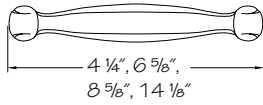

New

Crescent Pull

(price book pg. L26)

Standard Pulls

- 7127 **•AN** Antique Nickel 4" center
- 7127 **•BB** Brushed Bronze 4" center
- 7127 **•PN** Polished Nickel 4" center
- 7127 **•STB** Statuary Bronze 4" center
- 7128 **•AN** Antique Nickel 6" center
- 7128 **•BB** Brushed Bronze 6" center
- 7128 **•PN** Polished Nickel 6" center
- 7128 **•STB** Statuary Bronze 6" center
- 7129 **•AN** Antique Nickel 8" center
- 7129 **•BB** Brushed Bronze 8" center
- 7129 **•PN** Polished Nickel 8" center
- 7129 **•STB** Statuary Bronze 8" center

Appliance Pulls

- 7130 **•AN** Antique Nickel 13" center
- 7130 **•BB** Brushed Bronze 13" center
- 7130 **•PN** Polished Nickel 13" center
- 7130 **•STB** Statuary Bronze 13" center

Color coding indicates new product, size or code

New

Baluster Knob

(price book pg. L26)

- 7131 **•APC** Antique Pewter w/Copper
- 7131 **•BB** Brushed Bronze
- 7131 **•SN** Satin Nickel
- 7131 **•STB** Statuary Bronze

Color coding indicates new product, size or code

New

Baluster Pull

(price book pg. L26)

Standard Pulls

- 7132 **•APC** Antique Pewter w/Copper 4" center
- 7132 **•BB** Brushed Bronze 4" center
- 7132 **•SN** Satin Nickel 4" center
- 7132 **•STB** Statuary Bronze 4" center
- 7133 **•APC** Antique Pewter w/Copper 6" center
- 7133 **•BB** Brushed Bronze 6" center
- 7133 **•SN** Satin Nickel 6" center
- 7133 **•STB** Statuary Bronze 6" center
- 7134 **•APC** Antique Pewter w/Copper 8" center
- 7134 **•BB** Brushed Bronze 8" center
- 7134 **•SN** Satin Nickel 8" center
- 7134 **•STB** Statuary Bronze 8" center

Appliance Pulls

- 7135 **•APC** Antique Pewter w/Copper 12" center
- 7135 **•BB** Brushed Bronze 12" center
- 7135 **•SN** Satin Nickel 12" center
- 7135 **•STB** Statuary Bronze 12" center
- 7136 **•APC** Antique Pewter w/Copper 15" center
- 7136 **•BB** Brushed Bronze 15" center
- 7136 **•SN** Satin Nickel 15" center
- 7136 **•STB** Statuary Bronze 15" center

Color coding indicates new product, size or code