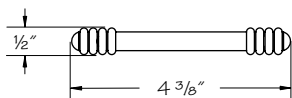

Pewter Ringed Pull

(price book pg. L24)

7054