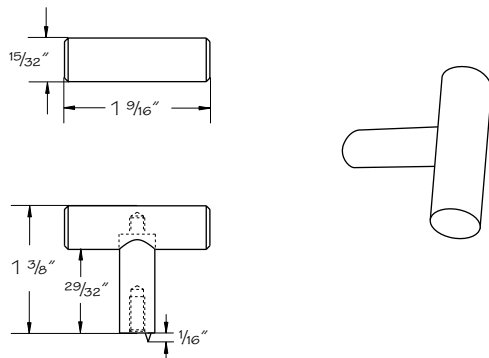

Stainless Steel Bar Knob

(price book pg. L24)

7084 •SS

Color coding indicates new product, size or code

- Also see companion 7085 or 7086 or 7087 or 7088