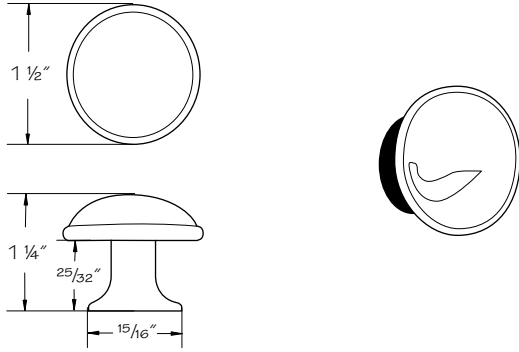

New

Organic Pull

(price book pg. L27)

7158 •AP Antique Pewter

7158 •DBB Dark Brushed Bronze

Color coding indicates new product, size or code

New

Trunk Knob

(price book pg. L27)

7161 •AP Antique Pewter

7161 •BP Blackened Pewter

7161 •MN Matte Nickel

Color coding indicates new product, size or code

New

Trunk Cup Pull

(price book pg. L27)

7162 •AP Antique Pewter

7162 •BP Blackened Pewter

7162 •MN Matte Nickel

Color coding indicates new product, size or code

New

Faux Hinge

(price book pg. L27)

8001 Satin Nickel

8002 Blackened Pewter

8003 Antique Brass

- Includes single faux hinge only

BOX •8001 Satin Nickel

BOX •8002 Blackened Pewter

BOX •8003 Antique Brass

- Includes 25 faux hinges, one vix bit and one template

FHIK

- Installation kit includes one vix bit and one template