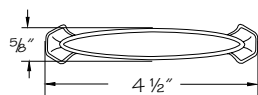

Federal Pull

(price book pg. L26)

7160 •AB Ancient Bronze

7160 •AN Antique Nickel

Color coding indicates new product, size or code