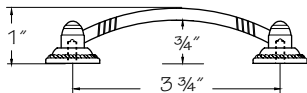

Tailored Knob

(price book pg. L24)

7017 •DBB Dark Brushed Bronze

7017 •MN Matte Nickel

7017 •PN Polished Nickel

Color coding indicates new product, size or code