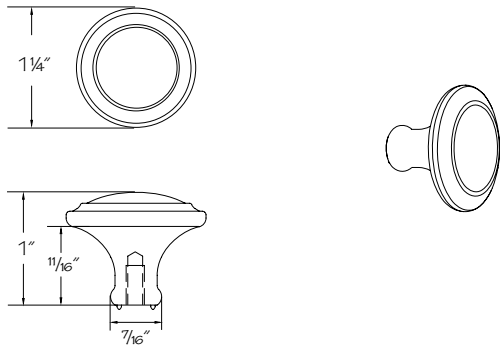

New

Heirloom Pull

(price book pg. L26)

Standard Pulls

7147 •STB Statuary Bronze 4" center

7148 •STB Statuary Bronze 6" center

Color coding indicates new product, size or code

New

Simplicity Pull

(price book pg. L26)

7151 •PN Polished Nickel 4" center

7152 •DBB Dark Brushed Bronze 6" center

7152 •STB Statuary Bronze 6" center

Color coding indicates new product, size or code

New

Simplicity Knob

(price book pg. L26)

7153 •DBB Dark Brushed Bronze

7153 •PN Polished Nickel

7153 •STB Statuary Bronze

Color coding indicates new product, size or code

New

Modern Pull

(price book pg. L26)