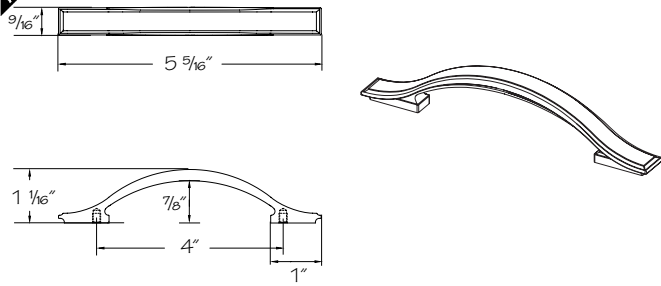

(price book pg. L26)

7153 •DBB Dark Brushed Bronze

7153 •PN Polished Nickel

7153 •STB Statuary Bronze

Color coding indicates new product, size or code

New

Modern Pull

(price book pg. L26)