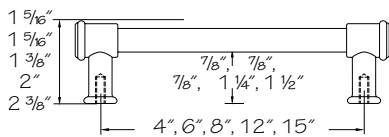

Baluster Knob

(price book pg. L26)

- 7131 **•APC** Antique Pewter w/Copper
- 7131 **•BB** Brushed Bronze
- 7131 **•SN** Satin Nickel
- 7131 **•STB** Statuary Bronze

Color coding indicates new product, size or code

New