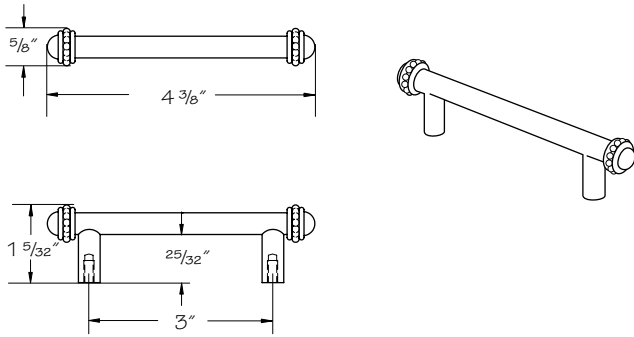

Aged Pewter Beaded Pull

(price book pg. L24)

7067