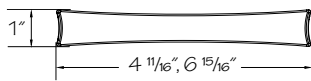

Sail Knob

(price book pg. L26)

7139 •SN Satin Nickel

7139 •STB Statuary Bronze

Color coding indicates new product, size or code

New