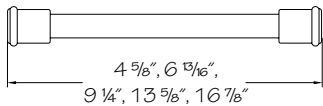

Baluster Knob

(price book pg. L26)

- 7131 **•APC** Antique Pewter w/Copper
- 7131 **•BB** Brushed Bronze
- 7131 **•SN** Satin Nickel
- 7131 **•STB** Statuary Bronze

Color coding indicates new product, size or code

New