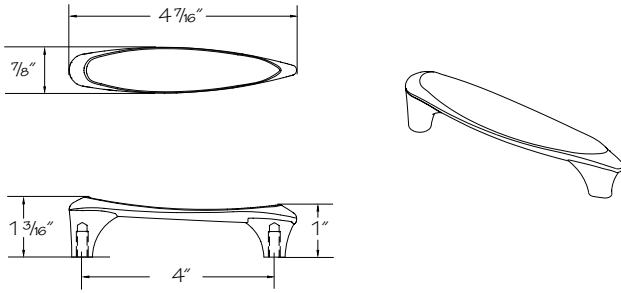

New

Organic Pull

(price book pg. L27)

7158 •AP Antique Pewter

7158 •DBB Dark Brushed Bronze

Color coding indicates new product, size or code

New