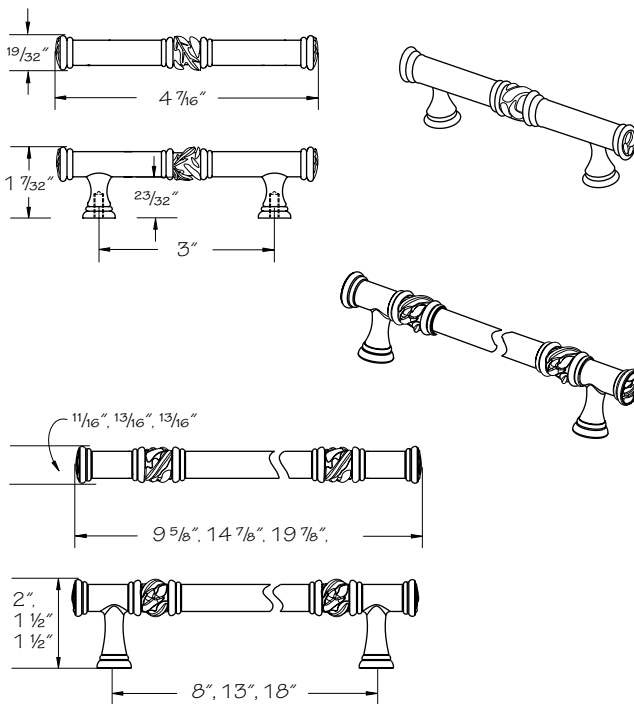

7068

Venetian Bronze Victorian Leaf Pull

(price book pg. L24)

7070 3" center

7110 8" center

7111 13" center

7112 18" center

Venetian Bronze Rustic Knob