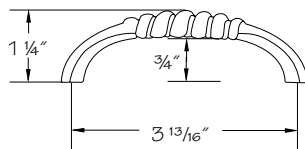

Federal Knob

(price book pg. L26)

7159 •AB Ancient Bronze

7159 •AN Antique Nickel

Color coding indicates new product, size or code