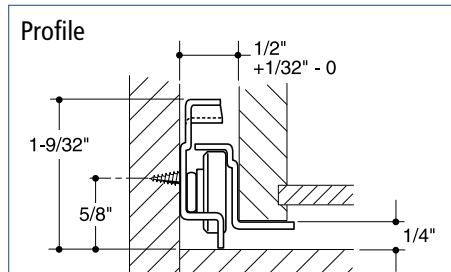

1284, 1285 Epoxy-Coated Drawer Slides

Number	1284 3/4 Extension Epoxy-Coated Drawer Slide 1285 3/4 Extension V-Notch Wraparound Drawer Slide
Mounting Action	Side Rollers
Load Rating	75-Pound Class
Height	1-9/32"
Clearance	1/2" plus 1/32" minus 0" each side
Finish	Almond (ALM), Brown (BRN), White (WH)
Key Features	<ul style="list-style-type: none"> • Positive stop • Stay-close design • Lift out disconnect

Size, Finish, & Pack Availability

Available Pack Configurations		Screws
Bulk (B)	20 Sets per Carton	No
Poly (P)	1 Set per Bag, 10 Sets per Carton	Yes
Quantity (Q)	50 Sets; Multiple Cartons	No

1284 Almond (ALM) Finish			
Size	Bulk (B)	Poly (P)	Quantity (Q)
300mm	1284B ALM 300	1284P ALM 300	1284Q ALM 300
350mm	1284B ALM 350	1284P ALM 350	1284Q ALM 350
400mm	1284B ALM 400	1284P ALM 400	1284Q ALM 400
450mm	1284B ALM 450	1284P ALM 450	1284Q ALM 450
500mm	1284B ALM 500	1284P ALM 500	1284Q ALM 500
550mm	1284B ALM 550	1284P ALM 550	1284Q ALM 550
600mm	1284B ALM 600	1284P ALM 600	1284Q ALM 600
650mm	1284B ALM 650	1284P ALM 650	1284Q ALM 650

1284 White (WH) Finish			
Size	Bulk (B)	Poly (P)	Quantity (Q)
300mm	1284B WH 300	1284P WH 300	1284Q WH 300
350mm	1284B WH 350	1284P WH 350	1284Q WH 350
400mm	1284B WH 400	1284P WH 400	1284Q WH 400
450mm	1284B WH 450	1284P WH 450	1284Q WH 450
500mm	1284B WH 500	1284P WH 500	1284Q WH 500
550mm	1284B WH 550	1284P WH 550	1284Q WH 550
600mm	1284B WH 600	1284P WH 600	1284Q WH 600
650mm	1284B WH 650	1284P WH 650	1284Q WH 650

1284 Combination Lengths		
Size	Product	Finish
18-3/4 in. x 20 in.	1284BSWWH476508	White (WH)
20-3/4 in. x 22-3/4 in.	1284BSWWH527578	White (WH)

Recommended Fasteners	KV Part	Finish	Qty.
#6 x 7/16 Phillips Panhead	1284-80	Zinc (ZC)	1000
	8100-93 ZC	Zinc (ZC)	1000