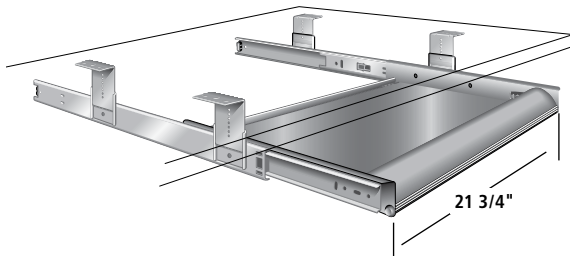

# 5700/5710 Keyboard Trays

5700

5710

Mouse Tray opens to either left or right side.

Number	5700 5710
Mounting	Brackets Mount In Outboard Position Under Work Surface For Application Widths 24" or Greater, and In The Inboard Position For Widths Less Than 24"
Action	Precision Steel Ball Bearing Slide Assembly
Size	21-3/4" x 18" Tray Size
Load Rating	75-Pound Class (BHMA, KCMA, and BIFMA Applications)
Height	5700 Adjustable - 7 Positions From 2-11/32" To 3-11/16" 5710 Adjustable - 7 Positions From 2-19/32" To 4-1/4"
Clearance	Fits 24" Wide Knee Space Under Desk or Other Work Surface
Finish	Black (BLK)
Features	<ul style="list-style-type: none"> <li>• Integral, adjustable wrist rest</li> <li>• Adjustable drop height</li> <li>• Friction latch in open position</li> <li>• Mouse tray opens to either left or right side</li> </ul>