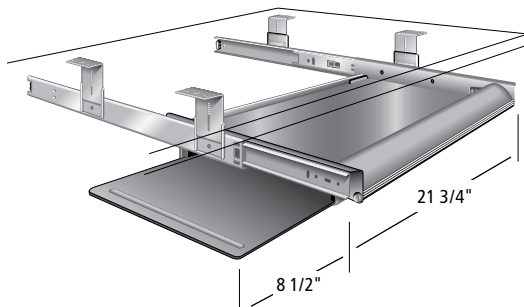

# 5700/5710 Keyboard Trays

5700

5710

Mouse Tray opens to either left or right side.

Number	5700 5710
Mounting	Brackets Mount In Outboard Position Under Work Surface For Application Widths 24" or Greater, and In The Inboard Position For Widths Less Than 24"
Action	Precision Steel Ball Bearing Slide Assembly
Size	21-3/4" x 18" Tray Size
Load Rating	75-Pound Class (BHMA, KCMA, and BIFMA Applications)
Height	5700 Adjustable - 7 Positions From 2-11/32" To 3-11/16" 5710 Adjustable - 7 Positions From 2-19/32" To 4-1/4"
Clearance	Fits 24" Wide Knee Space Under Desk or Other Work Surface
Finish	Black (BLK)
Features	<ul style="list-style-type: none"> <li>• Integral, adjustable wrist rest</li> <li>• Adjustable drop height</li> <li>• Friction latch in open position</li> <li>• Mouse tray opens to either left or right side</li> </ul>